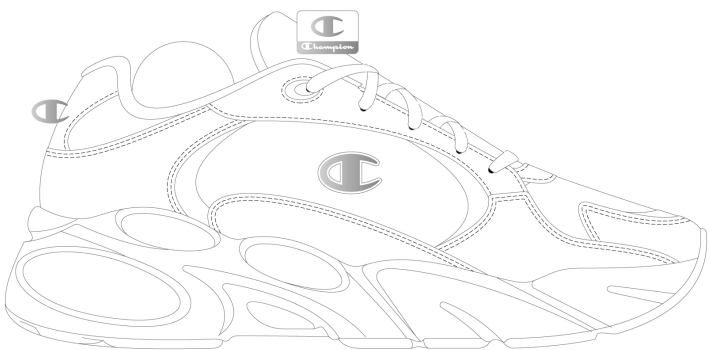

S21757 BLACK OUT pu

RUNNING INSPIRED

KK001 TRIPLE NBK

WW001 WHT