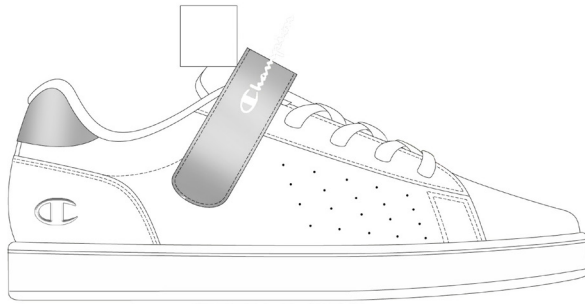

- S31749 ALEXIA G TD
- S31545 ALEXIA G PS
- S31653 ALEXIA G GS laces

WW016 WHT
TD-PS-GS
C/O COLOR