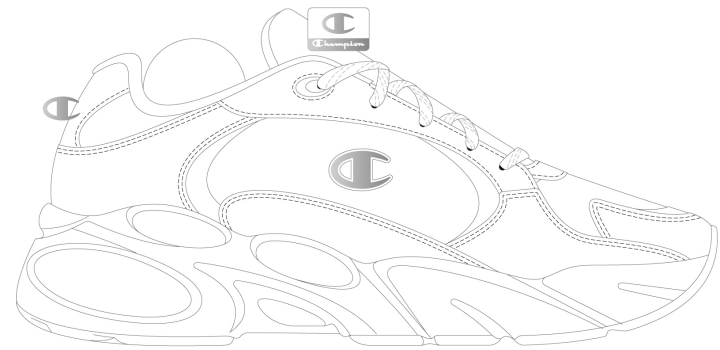

RUNNING INSPIRED

**KK001 TRIPLE NBK**

**ES007 GPA/PGFF**

**BS501 NNY/VIOLET**

S11344 BLACK OUT pu

RUNNING INSPIRED

**KK001 TRIPLE NBK/R.GOLD**

**WW001 TRIPLE WHT/SILM**