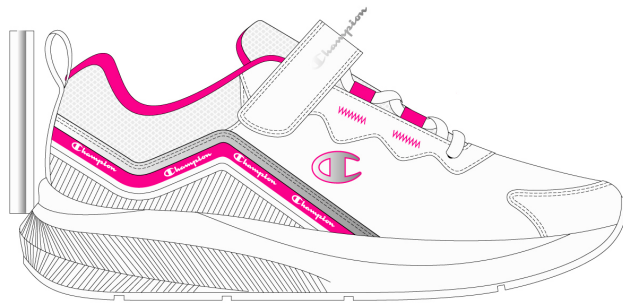

S32223 SHOUT OUT G TD

S32208 SHOUT OUT G PS

S32224 SHOUT OUT G GS laces

WW001 WHT/FUCSIA
TD-PS