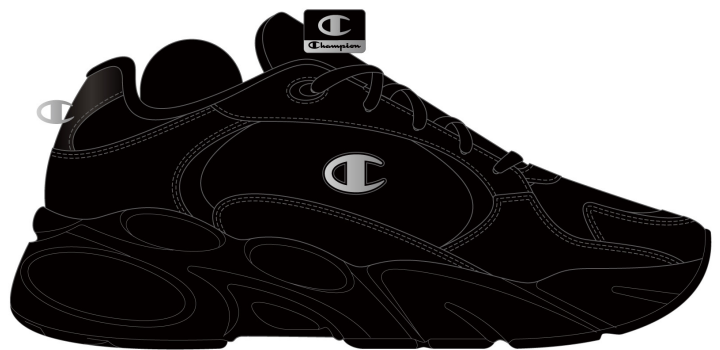

S21757 BLACK OUT pu

RUNNING INSPIRED

KK001 TRIPLE NBK