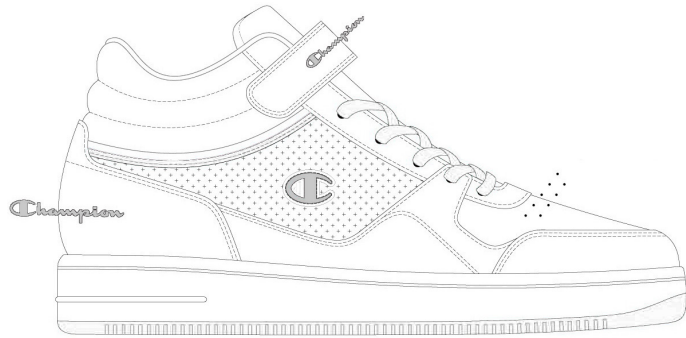

S11181 REBOUND MID

**WW001 TRIPLE WHT
C/O COLOR**