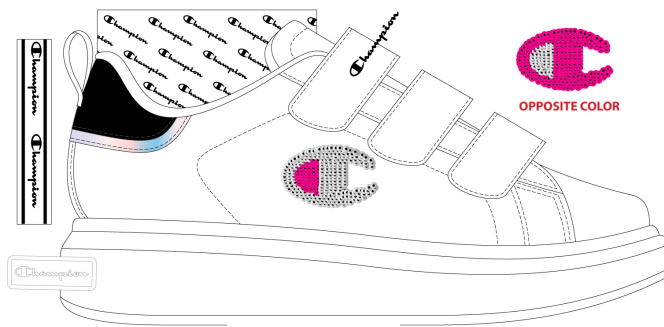

KK002 NBK  
PS-GS

VS021 VOL  
PS

S32197 ANGEL G PS triple velcro

S32198 ANGEL G GS triple velcro

flip sequins

SEQUIN C LOGO ONE COLOR DIRECTION SILVER, OPPOSITE COLOR DIRECTION FUCSIA

WW007 WHT  
PS-GS

KK001 NBK  
PS