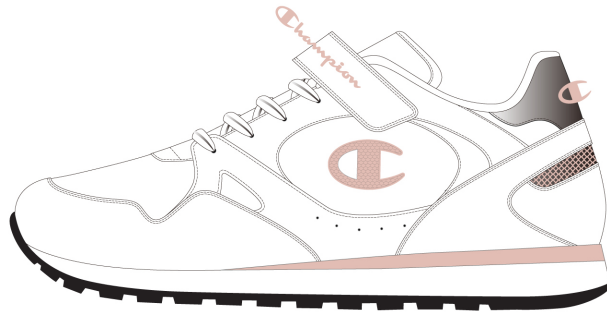

S32233 RR CHAMP G PS

S32234 RR CHAMP G GS laces

RETRO RUNNING

WW001 WHT/PINK/SILM
PS