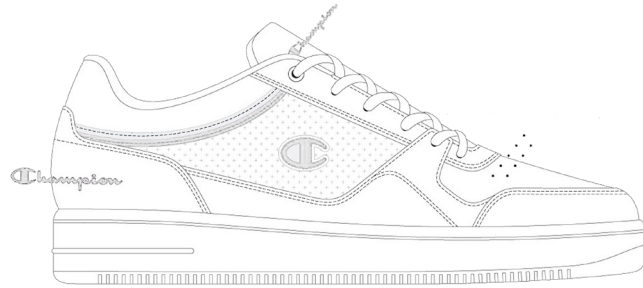

S11155 REBOUND LOW

WW006 WHT
C/O COLOR