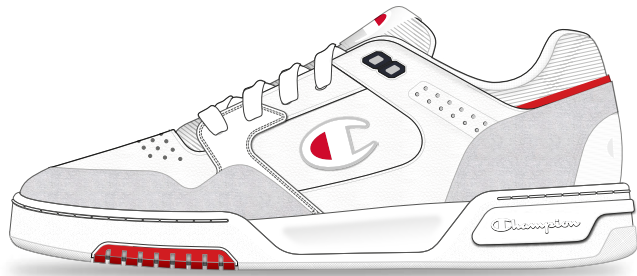

RETRO RUNNING

ISD - Carry Over

Upper: Microsuede / PU / Mesh

Outsole: EVA / Rubber

WW001 WHT

BS501 NNY

WW005 OFW/GRY/RED

SIZE RANGE: 40 - 47.5

ZIG ZAG

S21649 CLASSIC Z80 MID

ISD - February

Upper: Leather / Suede / Nylon

Outsole: Rubber / EVA

WW001 TRIPLE WHT

KK001 TRIPLE NBK

S21647 CLASSIC Z80 LOW

BASKETBALL

ISD - February

Upper: Leather / Suede

Outsole: Rubber / EVA

WW001 WHT/RED

KK001 NBK

WW005 OFW

KK002 TRIPLE NBK