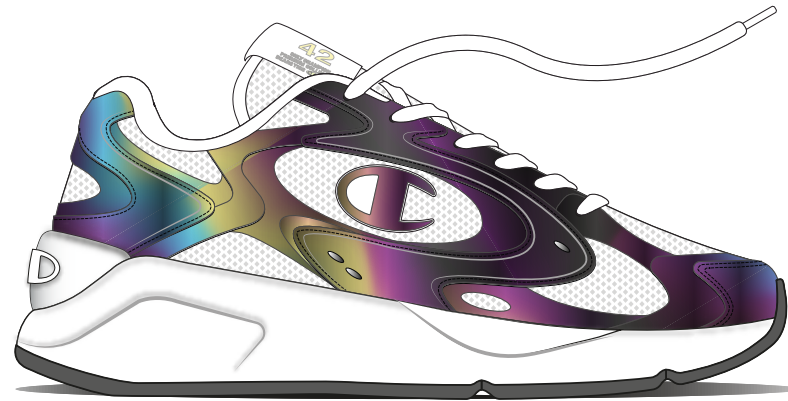

BS501 NNY

S10972 LANDER LEA*

RUNNING I NSPIRED

ISD - Carry Over
Upper: Leather / PU
Outsole: EVA / TPU

WW006 WHT

S10968 LEXINGTON 200*

RETRO RUNNING

ISD - Carry Over
Upper: PU / Mesh
Outsole: EVA / Rubber