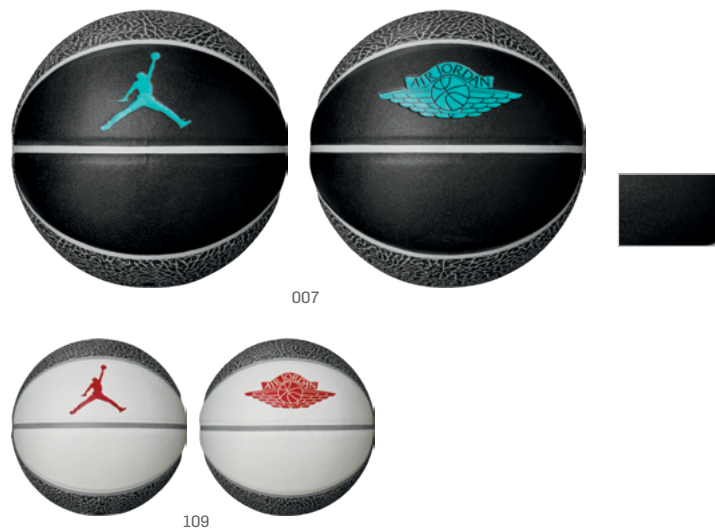

JORDAN PREMIUM SKILLS 2.0

FEATURES & BENEFITS

Состав: 82% резина, 18% синтетическая кожа

- Композитная кожа обеспечивает превосходные игровые характеристики как в зале так и на улице.
- Четкие канавки улучшают контроль мяча.
- Форма сконструирована в расчете на долговечность.

РРЦ 4190 Р

SIZES & COLORS

J.100.1985.007.03	BLACK/WOLF GREY/WHITE/CLEAR JADE	03	00887791159762
J.100.1985.109.03	WHITE/WOLF GREY/WHITE/FIRE RED	03	00887791159755

JORDAN ULTIMATE 8P

FEATURES & BENEFITS

Состав: 86% резина, 14% синтетическая кожа

- Композитная кожа обеспечивает превосходные игровые характеристики как в зале так и на улице.
- Четкие канавки улучшают контроль мяча.
- Форма сконструирована в расчете на долговечность.

РРЦ 3890 Р