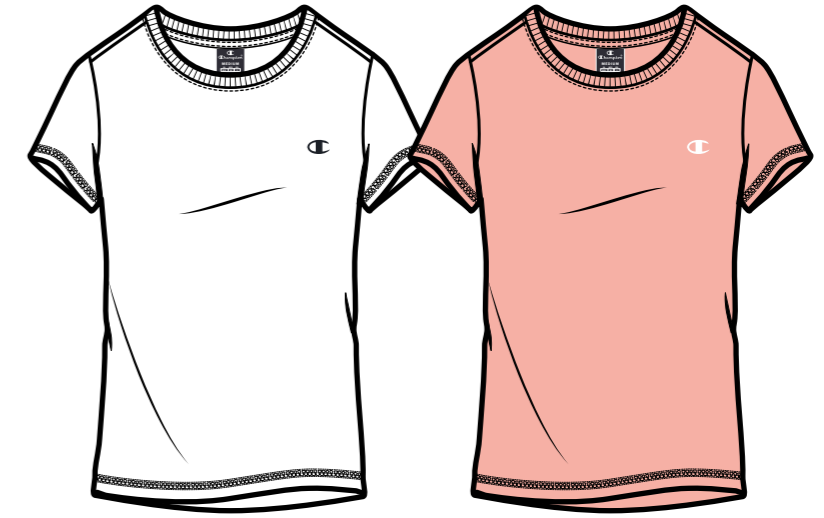

**WHT/PHP
WW001**

COTTON LYCRA (230GR)

Leggings

BI-PACK