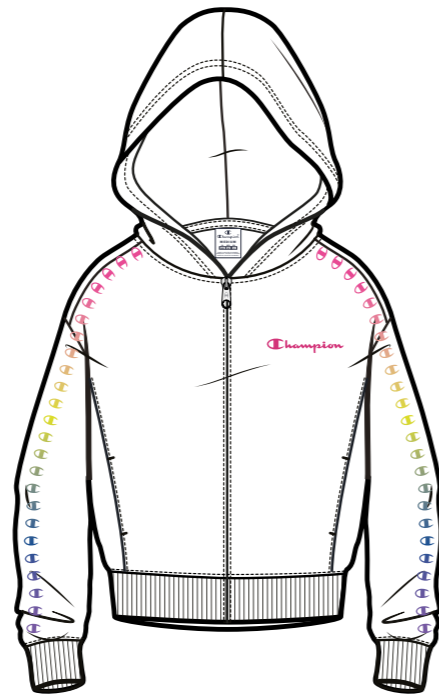

Fabric SPECIAL ULTRA LIGHT SPRING TERRY (240GR) / STRETCH ATHLETIC JERSEY (180GR)

404383

**WHT/NBK
WW001**

**OXGM/NBK
EM006**

**NBK/NBK
KK001**