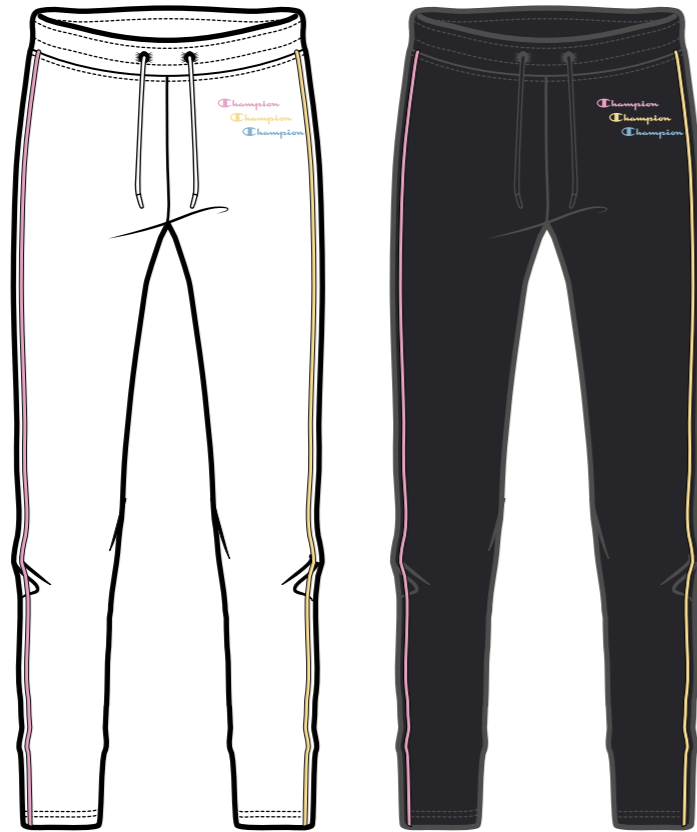

**NBK  
KK001**

Fabric SPECIAL ULTRA LIGHT SPRING TERRY (240GR)

STRETCH ATHLETIC JERSEY (180GR)

**Slim Pant**

**404346**

**WHT  
WW001**

**NBK  
KK001**

**Leggings**