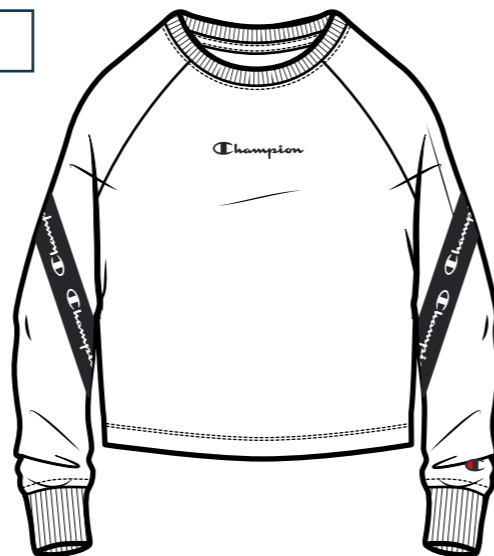

Fabric SPECIAL ULTRA LIGHT SPRING TERRY (240GR)

Regular

404352

**NBK
KK001**

**FPL
PS025**

Regular

404353

**WHT
WW001**

**NBK
KK001**

Boxy

404354

**WHT
WW001**

**FPL
PS025**