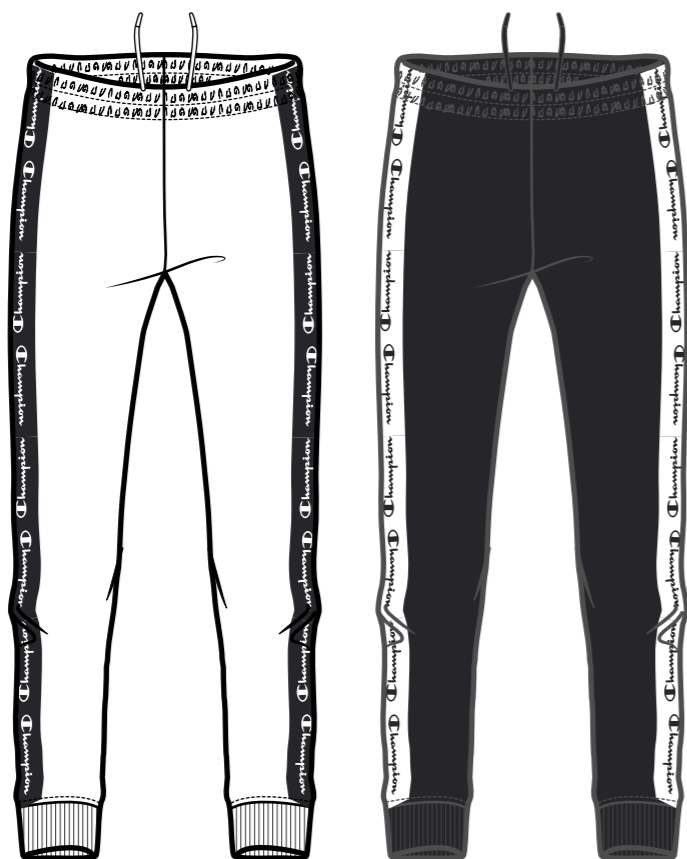

Fabric SPECIAL ULTRA LIGHT SPRING TERRY (240GR)

COTTON LYCRA (230GR)

Regular

404355

**WHT
WW001**

**NBK
KK001**

Leggings