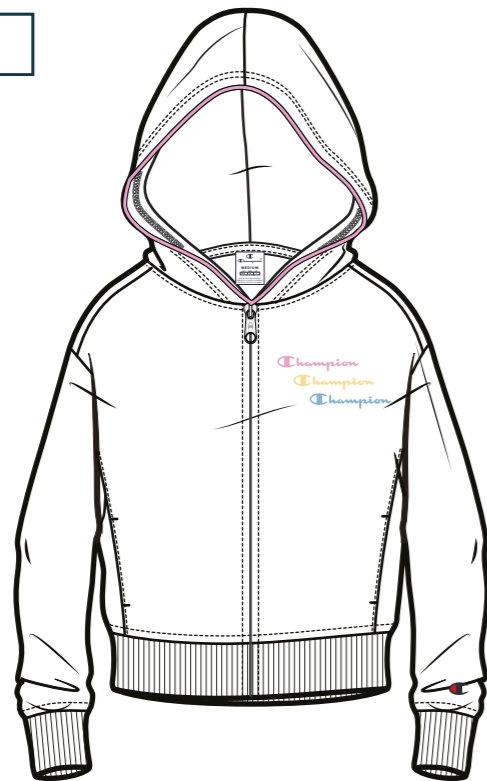

**BGP
PS032**

404343

Regular

**WHT
WW001**