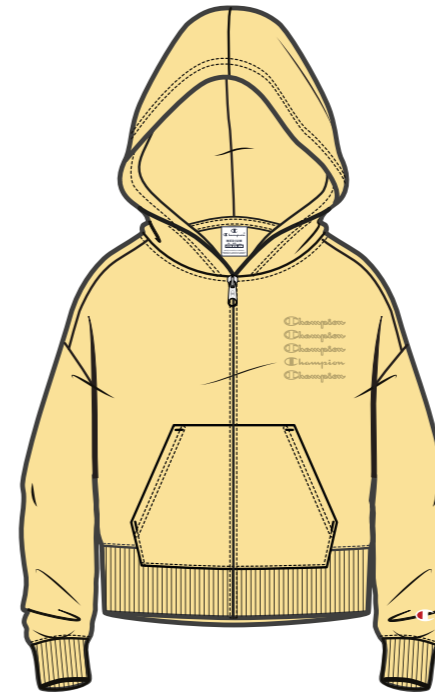

404403

**SWEATSUITS**  
LEGACY

*Champion*

Fabric SPECIAL ULTRA LIGHT SPRING TERRY (240GR)

**404382**

**NBK/NBK  
KK001**

**PHP/PHP  
PS012**

**BAN/BAN  
YS105**