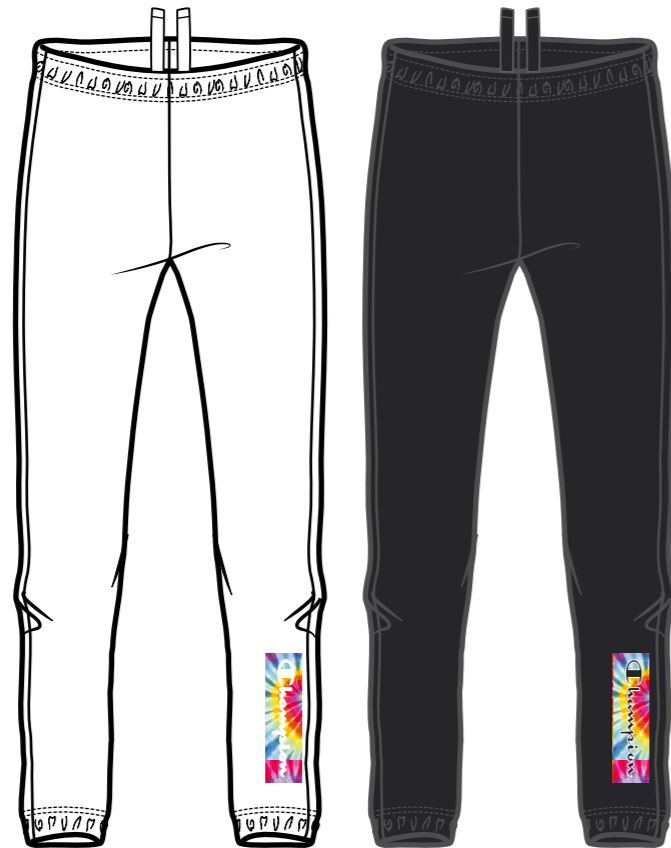

**404362**

**GIRL LEGACY**

**Champion**

**COLOR RAVE**

**SS22**

Fabric SPECIAL ULTRA LIGHT SPRING TERRY (240GR)

COTTON LYCRA (230GR)

**Regular**