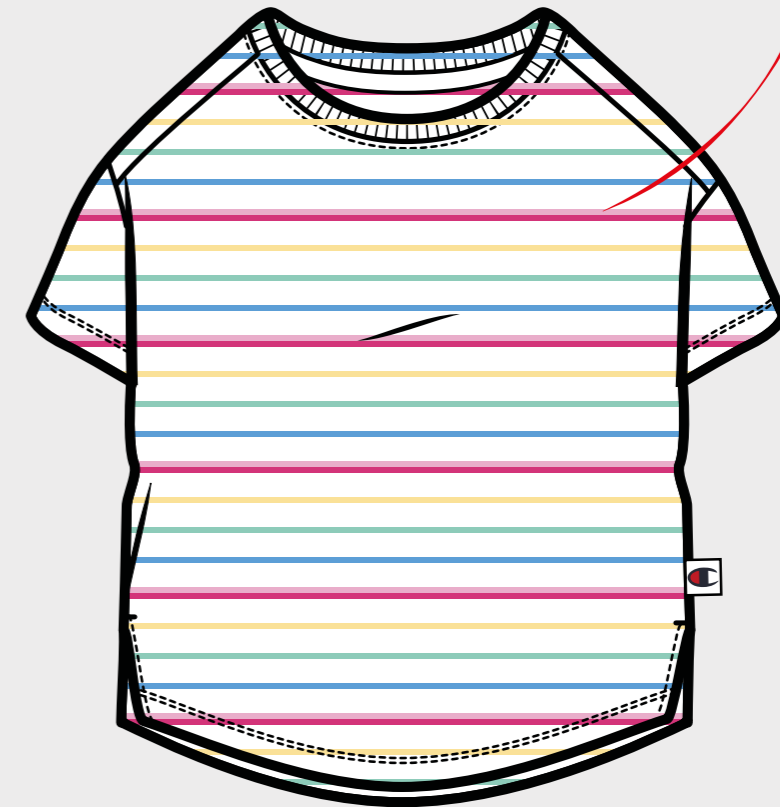

### PANTONE COLOR REFERENCES

- **FABRIC:** Light Cotton Jersey (150gr) 100% Cotton

**SIZE RANGE:** XXS-XXL

DIFFERENT CHOICES  
OF GRAPHICS

MULTICOLOR STRIPES  
ALLOVER

- **LOGO TECHNIQUE:** Direct Print

- **FABRIC:** Light Cotton Jersey (150gr) 100% Cotton