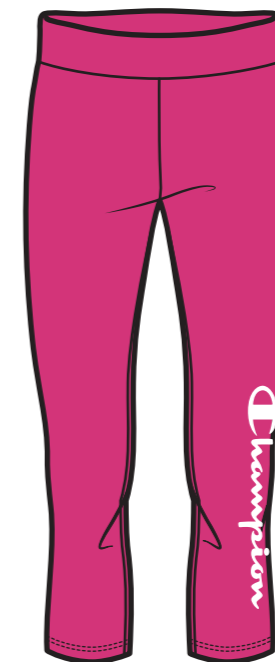

**SS22**

Fabric LIGHT COTTON JERSEY (150GR)

LIGHT COTTON JERSEY (150GR) /  
STRETCH ATHLETIC JERSEY (180GR)

**404319**

**NBK/NBK  
KK001**

**WHT/PHP  
WW001**

**BAN/BAN  
YS105**

**404321**