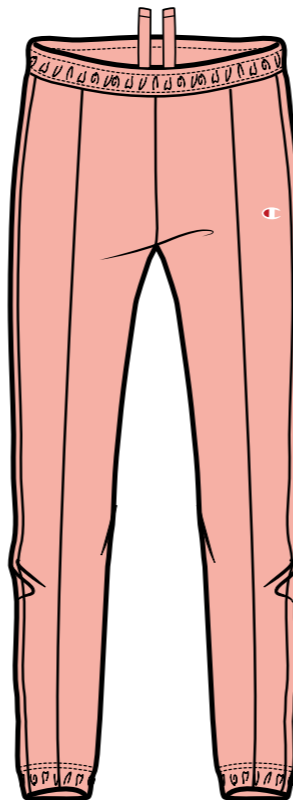

404403

**SWEATSUITS**  
LEGACY

*Champion*

Fabric SPECIAL ULTRA LIGHT SPRING TERRY (240GR)

**404382**

**NBK/NBK  
KK001**

**PHP/PHP  
PS012**

**BAN/BAN  
YS105**