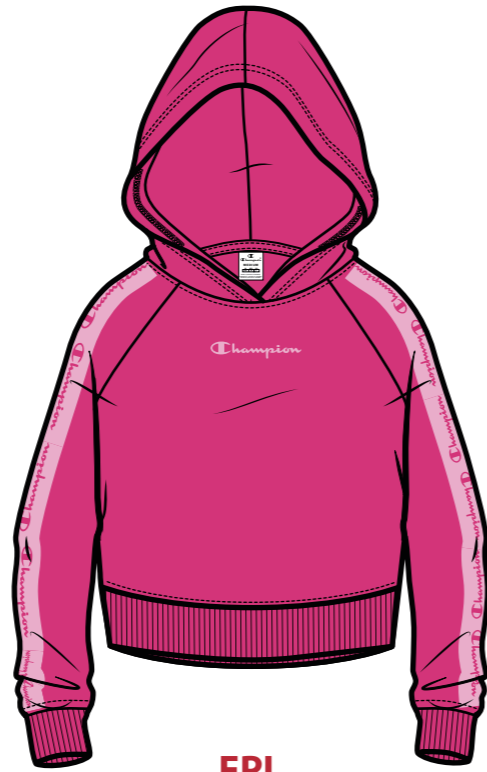

SIZE RANGE: XXS-XXL

DIRECT PRINT  
TAPE

- **LOGO TECHNIQUE:** Direct Print

Fabric SPECIAL ULTRA LIGHT SPRING TERRY (240GR)

**Regular**

**404352**

**NBK  
KK001**

**FPL  
PS025**