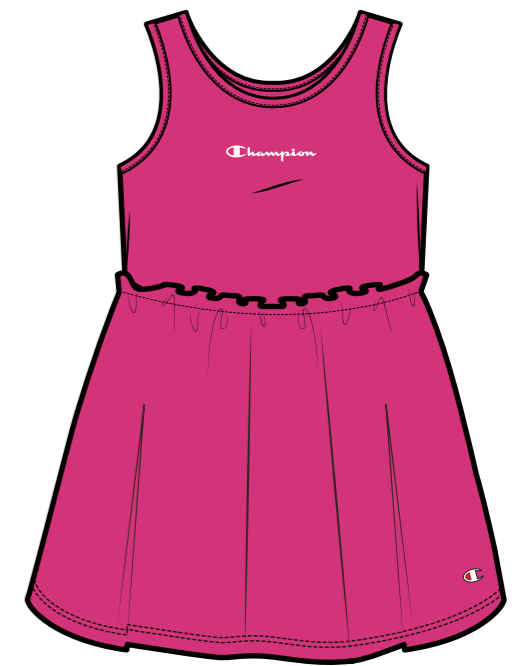

Fabric LIGHT COTTON JERSEY (150GR)

404317

404318

**FPL
PS025**