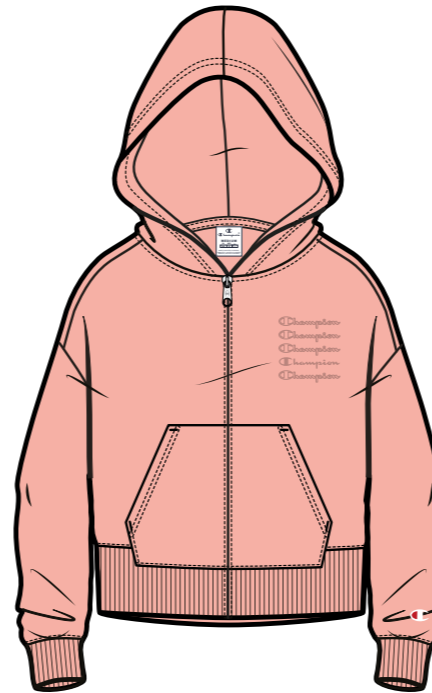

404403

**SWEATSUITS**  
LEGACY

*Champion*

Fabric SPECIAL ULTRA LIGHT SPRING TERRY (240GR)

**404382**

**NBK/NBK  
KK001**

**PHP/PHP  
PS012**

**BAN/BAN  
YS105**