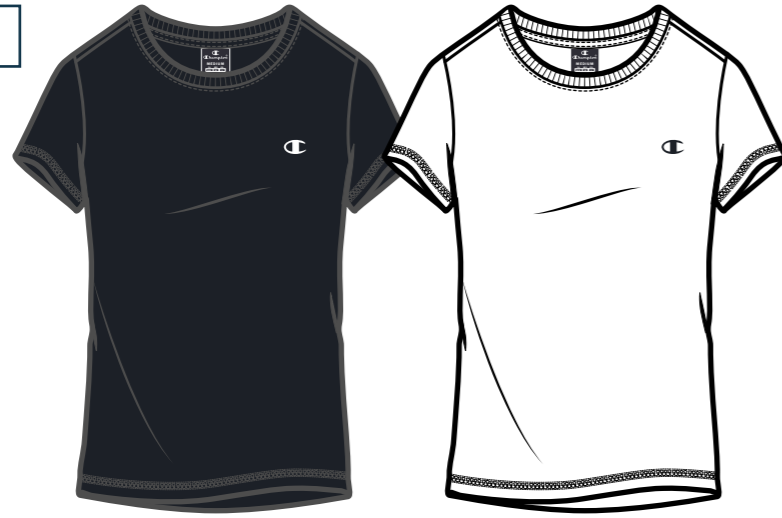

**WHT/ALLOVER/FPL  
WL002**

**NBK/ALLOVER/NBK  
KL001**

**404320**

**WHT/ALLOVER/CBG  
WL002**

**WHT/ALLOVER/PHP  
WL006**

Fabric LIGHT COTTON JERSEY (150GR)

**Regular**

**BI-PACK**