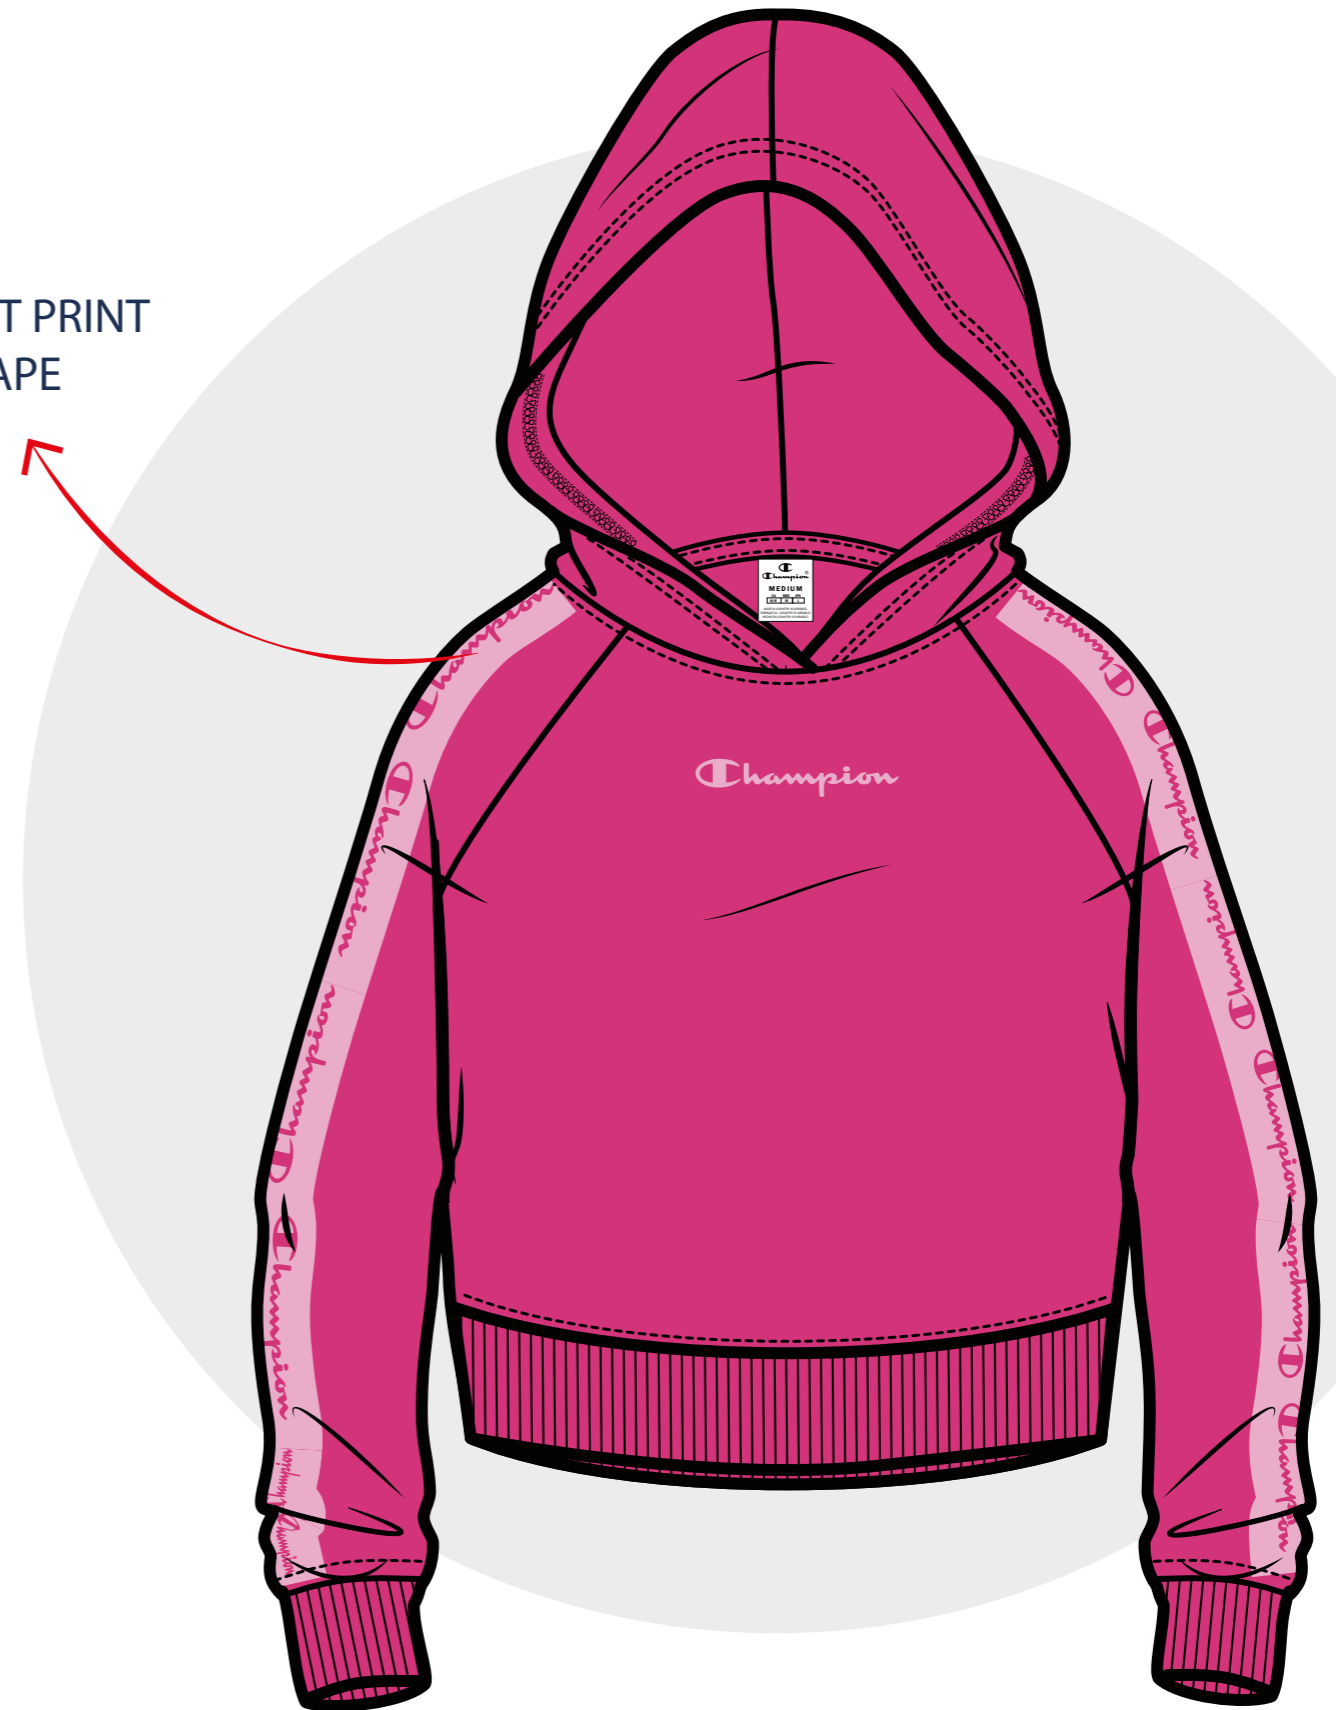

SIZE RANGE: XXS-XXL

DIRECT PRINT  
TAPE

- **LOGO TECHNIQUE:** Direct Print

Fabric SPECIAL ULTRA LIGHT SPRING TERRY (240GR)

**Regular**

**404352**

**NBK  
KK001**

**FPL  
PS025**