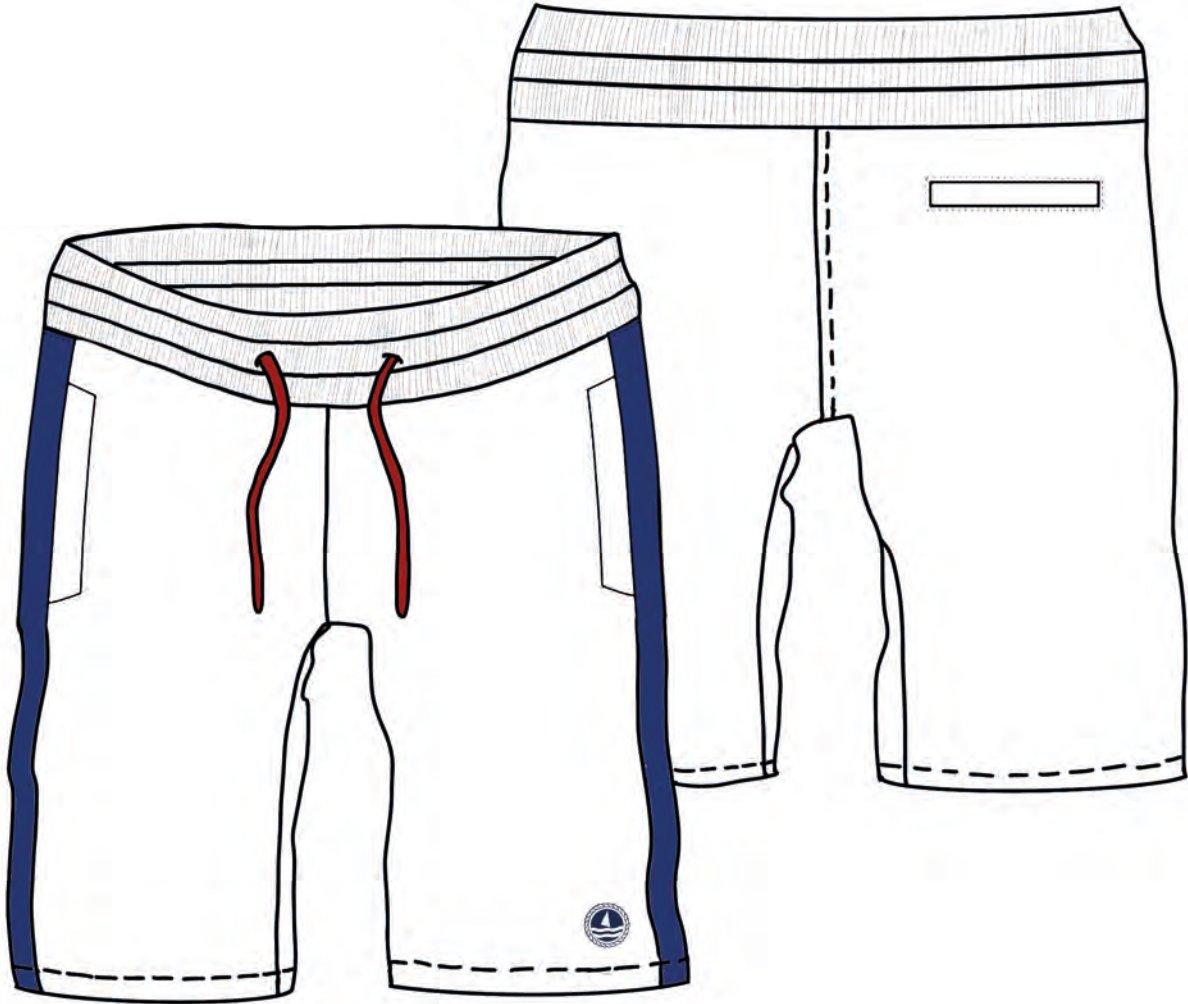

BLUE NAVY

BLACK

**NAVY SAIL®**

**NYC2801**  
BERMUDA IN FELPA SGARZATA

MILK

GREY MEL.

BLUE NAVY

BLACK