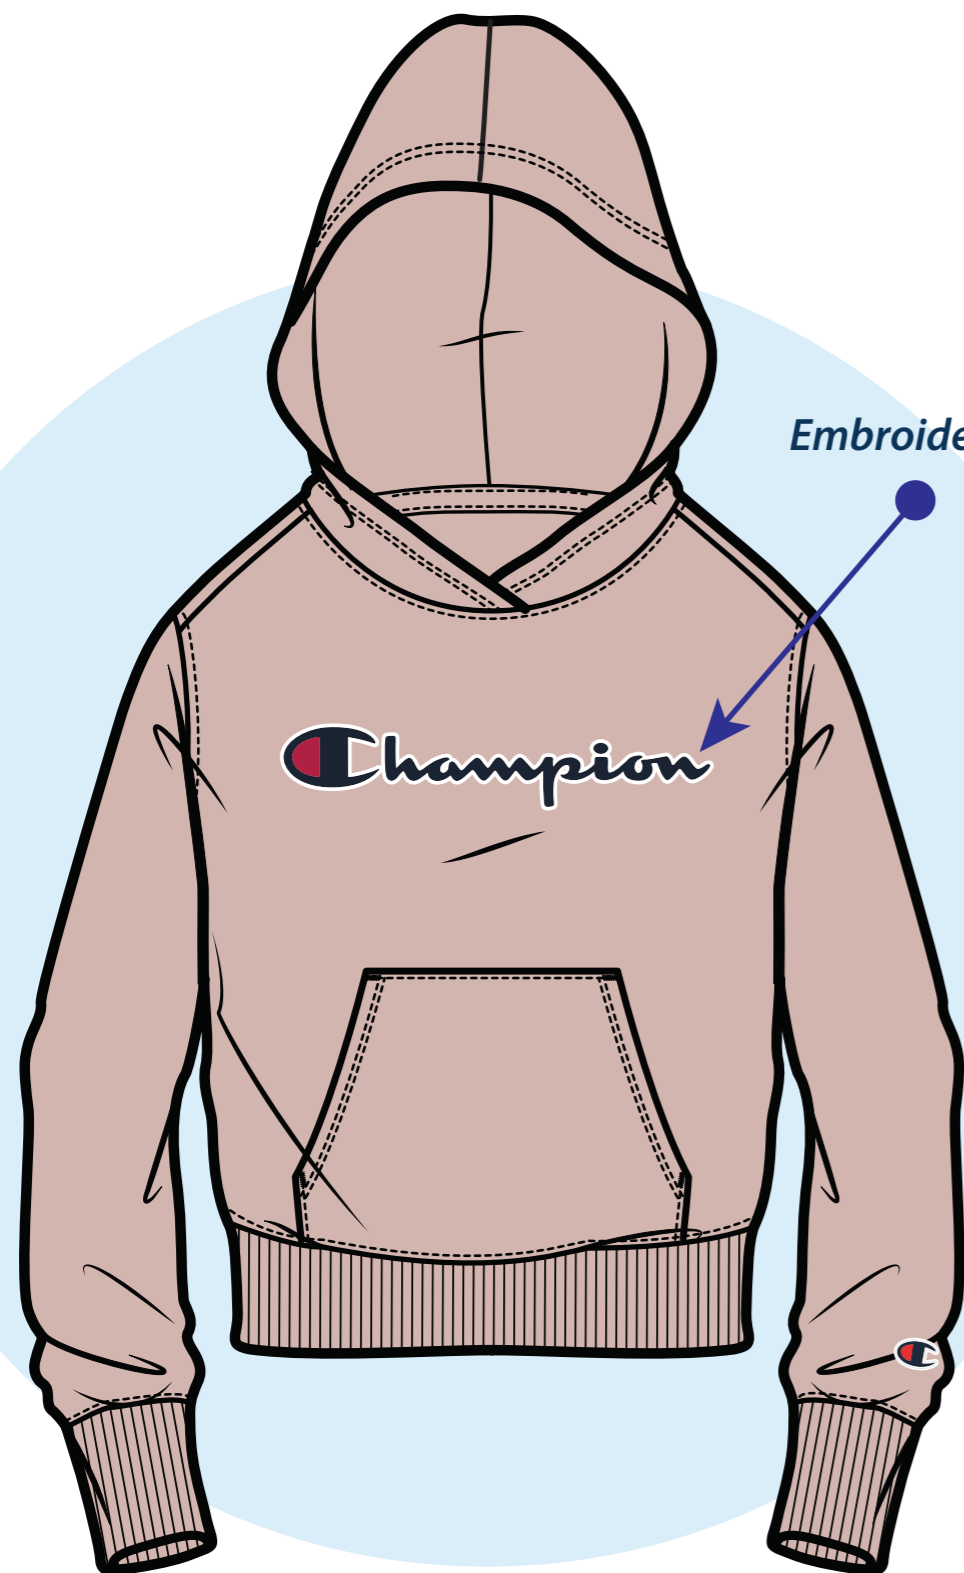

FALL WINTER 2021

ROCHESTER COLLECTION

 Champion

CHAMPION LOGO

FABRIC - Fall Fleece (280GR) 79% COTTON, 21% POLYESTER
FABRIC - Cotton Lycra (230GR) 90% COTTON, 10% ELASTANE
FABRIC - Light Cotton Jersey (150GR) 100% COTTON

SIZE RANGE TOP: XXS-XXL
SIZE RANGE BOTTOM: XXS-XXL

CHAMPION LOGO

Embroidery Champion LOGO

★ NEW !! ★

Hot Fix Embroidery Patch

COLOR CHART

FALL FLEECE (28 OGR)

CHAMPION LOGO