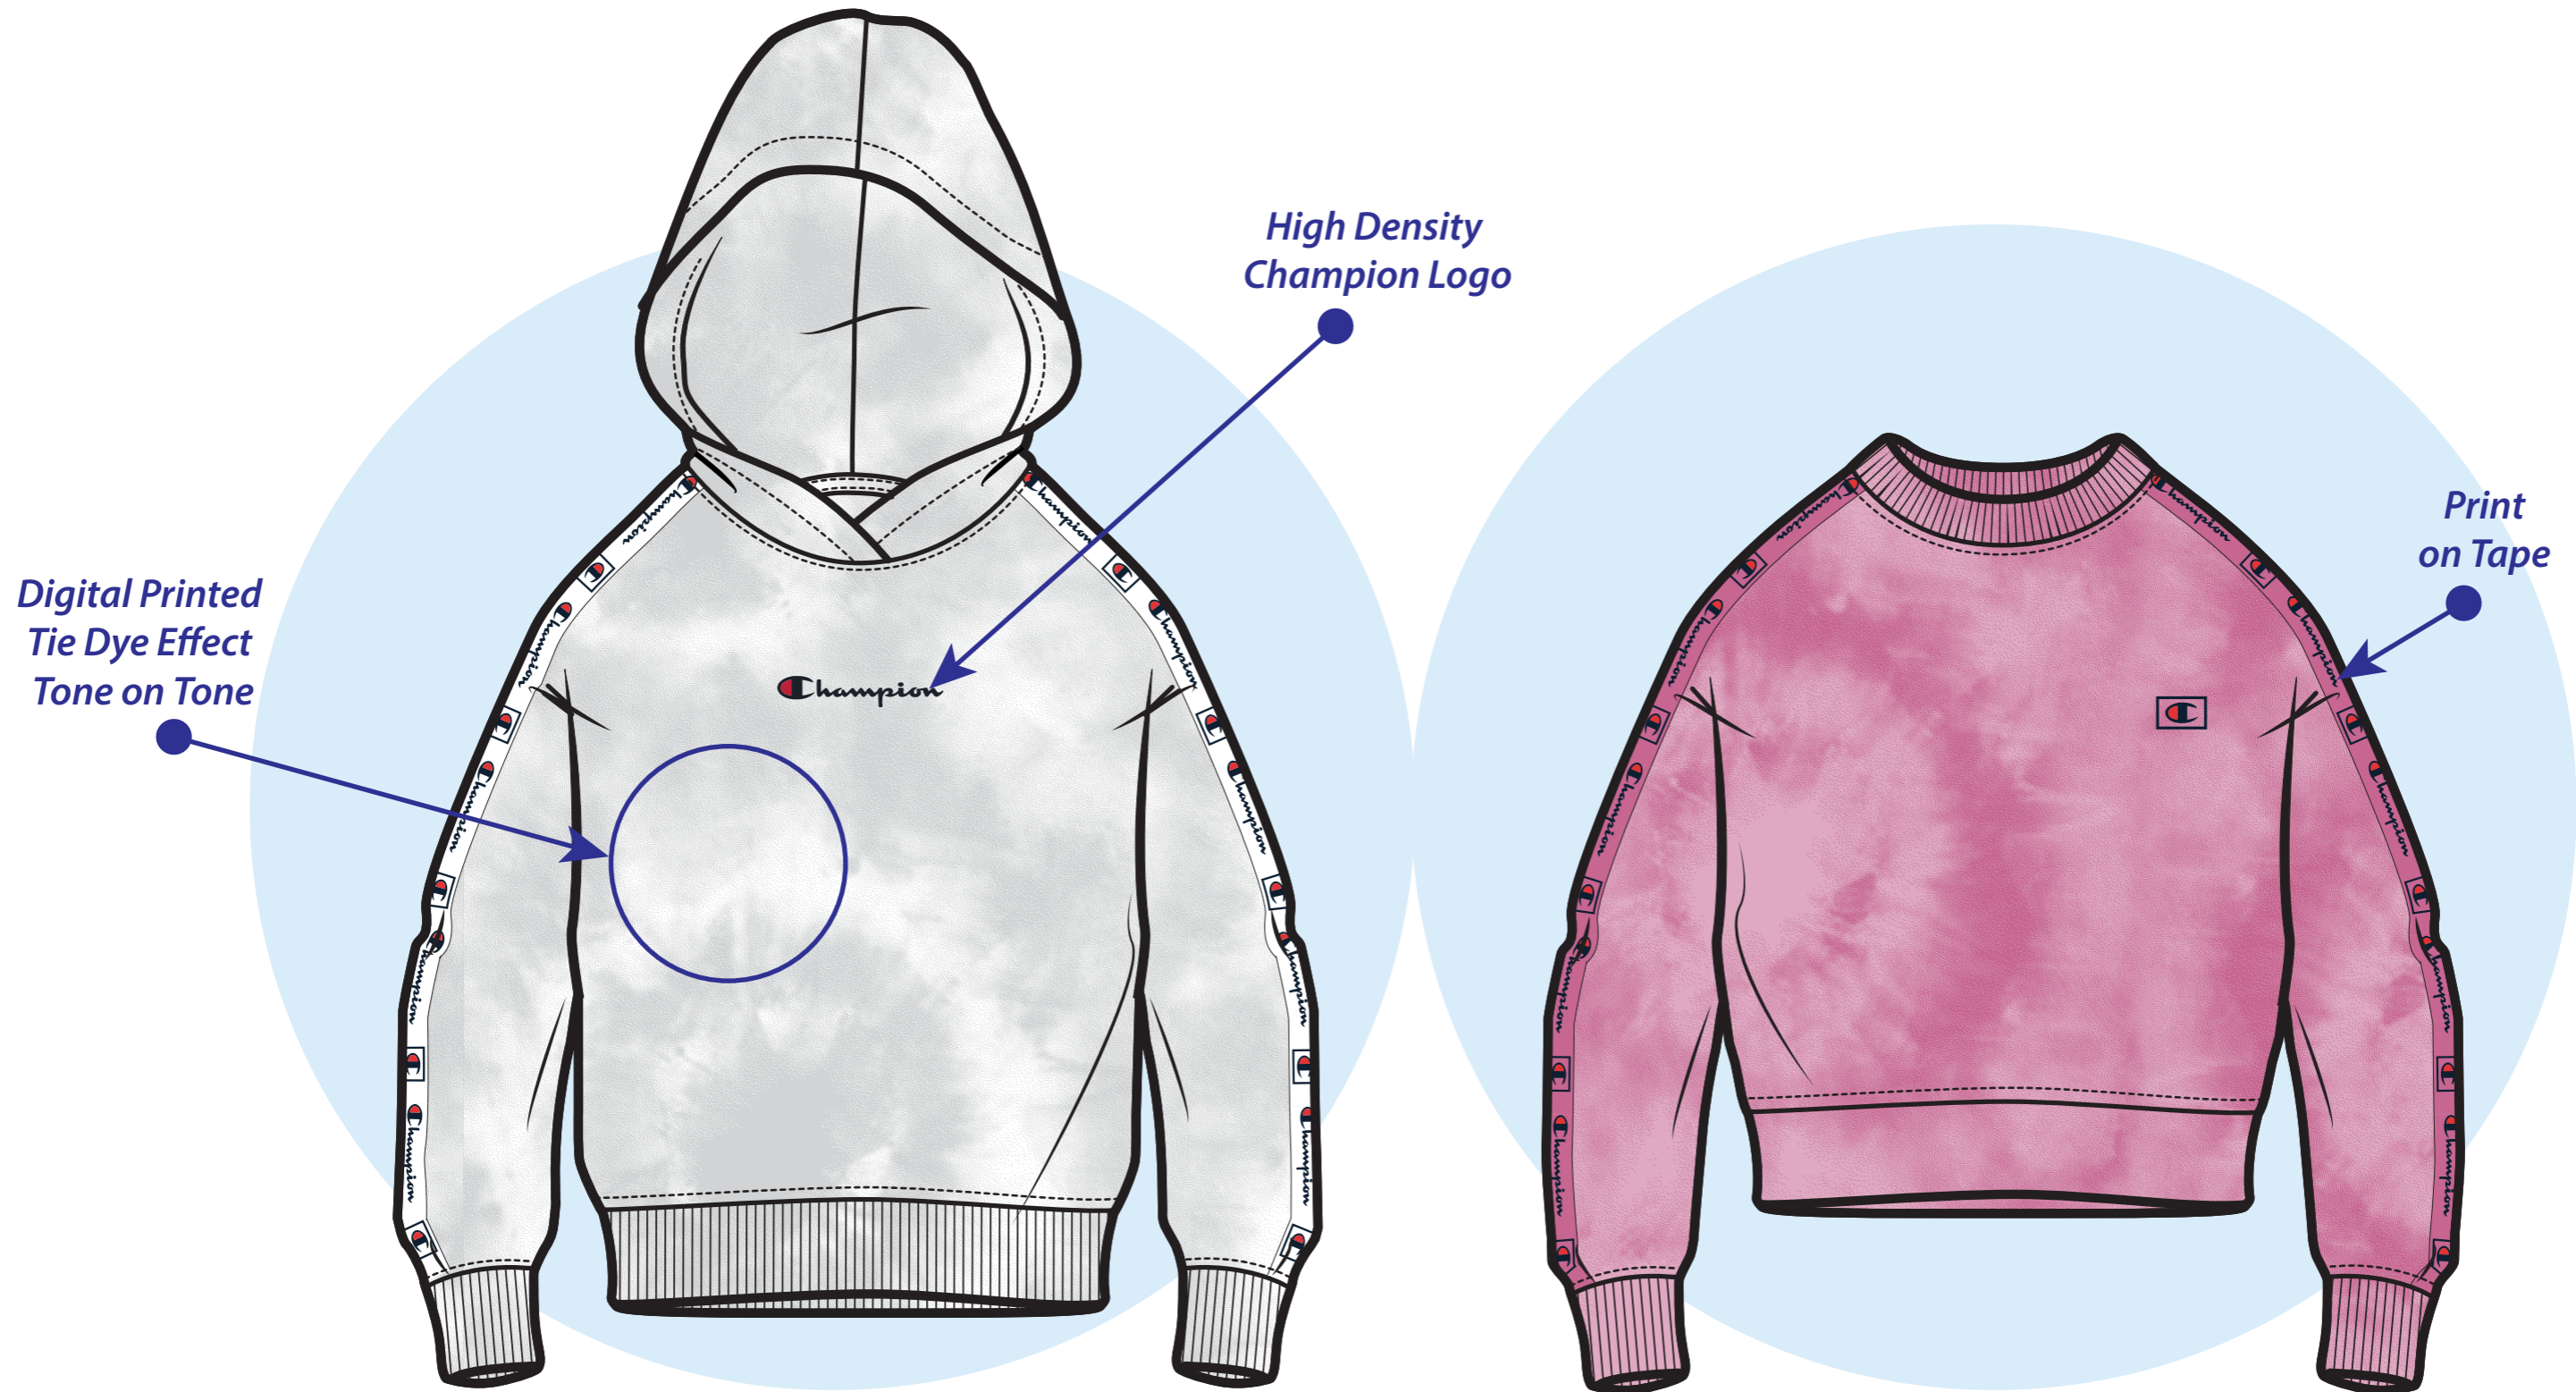

 **Champion**

FABRIC - Fall Fleece (280GR) 79% COTTON, 21% POLYESTER
FABRIC - Light Cotton Jersey (150GR) 100% COTTON

SIZE RANGE TOP: XXS-XXL
SIZE RANGE BOTTOM: XXS-XXL

COLOR CHART

FALL FLEECE (280 GR)

404274