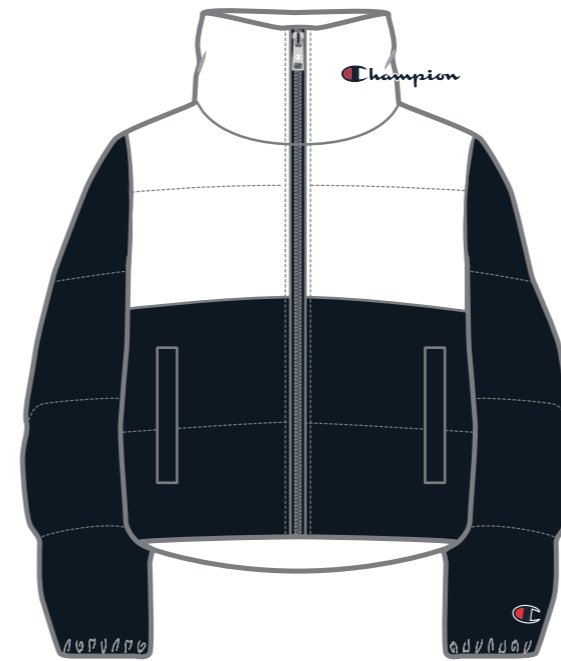

NBK/WHT
KK001