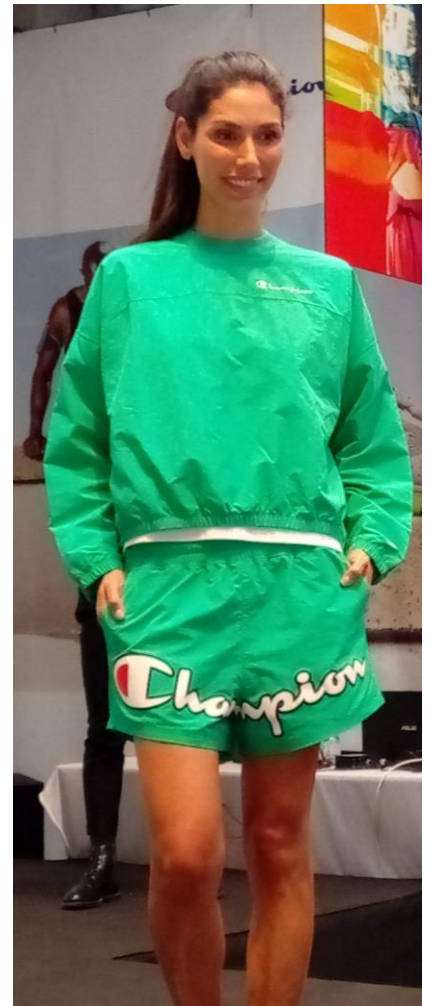

NVB
BS538

NBK
KK001

PEACHED FEEL CRINCKLE (114 GR)

CHAMPION LOGO

112658

**BUT
PS003**

**MINT
GS071**

**WHT
WW001**