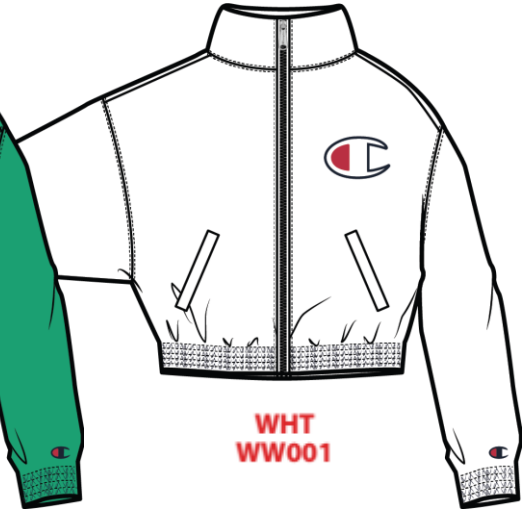

NVB
BS538

NBK
KK001

PEACHED FEEL CRINCKLE (114 GR)

CHAMPION LOGO

112658

**BUT
PS003**

**MINT
GS071**

**WHT
WW001**