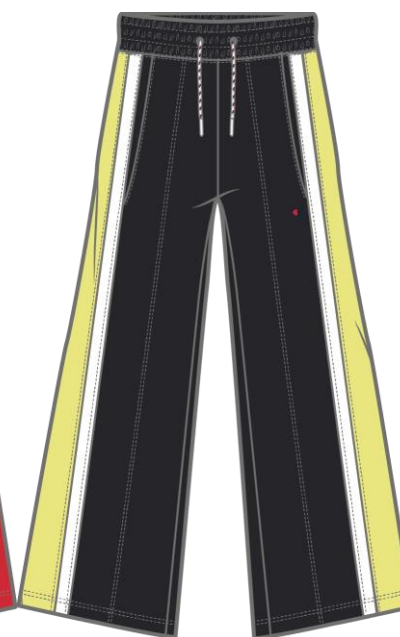

NBK/LML
KK001