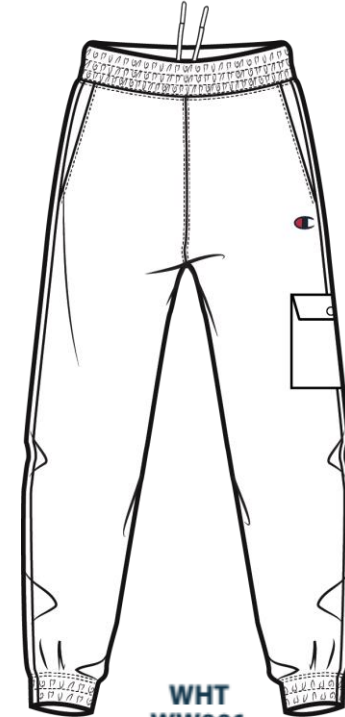

PEACHED FEEL CRINKLE (114 GR)

112661

BUT
PS003

MINT
GS071

WHT
WW001

112659

BUT
PS003

MINT
GS071

WHT
WW001