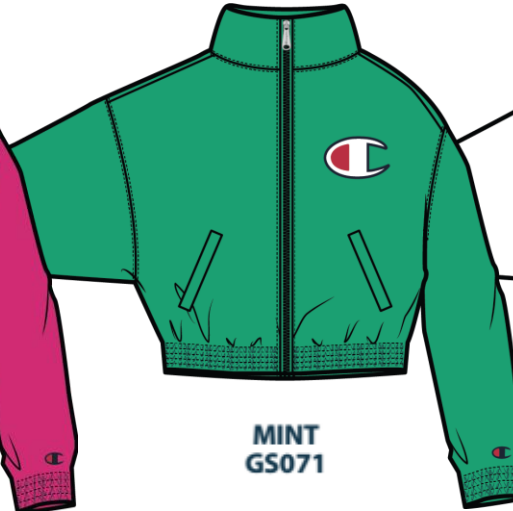

NVB
BS538

NBK
KK001

PEACHED FEEL CRINCKLE (114 GR)

CHAMPION LOGO

112658

**BUT
PS003**

**MINT
GS071**

**WHT
WW001**