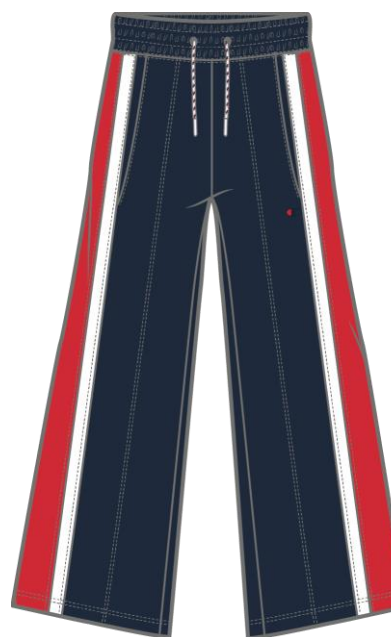

112763

NVB/FLS
BS538