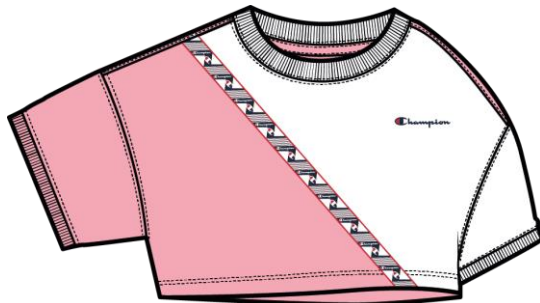

NBK/LML
KK001

ATHLETIC JERSEY COMBED (180GR)

BRAND MANIFESTO

112767

CNP/WHT
PS024

FLS/WHT
RS041

NVB/WHT
BS538

NEW HEAVY COMBED COTTON TERRY (310 GR)