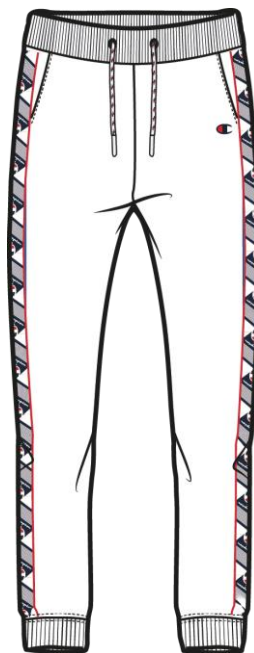

NEW HEAVY COMBED COTTON TERRY (310 GR)

BRAND MANIFESTO

112761

FLS
RS041

NBK
KK001

112762

WHT
WW001

NVB
BS538

NBK
KK001

112763

NVB/FLS
BS538

NBK/LML
KK001