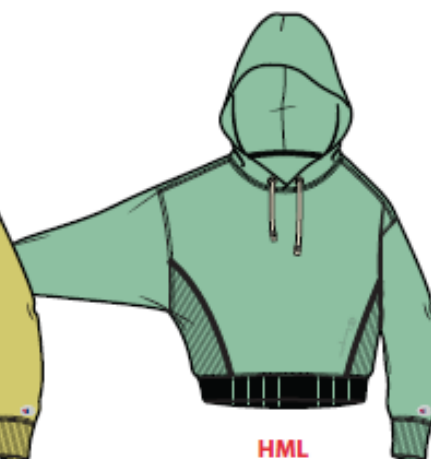

SS2020PREMIUM

Champion

WOMAN

LIGHT REVERSE WEAVE FLEECE (360GR)

RWSS1952

Comfort fit

112724

WHT
WW001

LOXGM
EM004

NBK
KK001

BAP
PS104

BLT
BS056

ACA
YS046

HML
GS068