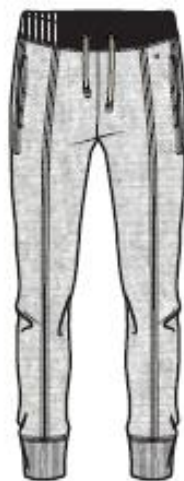

IDGM
BM513

NBK
KK001

SS2020PREMIUM

Champion

WOMAN

STRETCH REVERSE WEAVE TERRY (460GR)

RWSS1952

112696