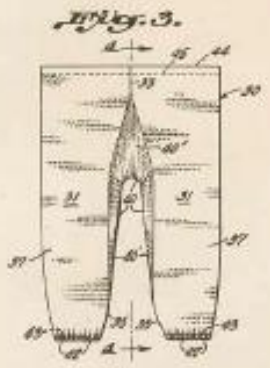

SPRING SUMMER 2020

PREMIUM COLLECTION

17W.05.2019

Oct. 14, 1952 S. N. FRIEDLAND ET AL 2,813,380
ATHLETIC DESIGN OF THE SLEEVE
Filed Aug. 12, 1951

INVENTORS
SAMUEL N. FRIEDLAND
WILLIAM F. FAVOLDOM
BY *H. S. Lombard*
ATTORNEY