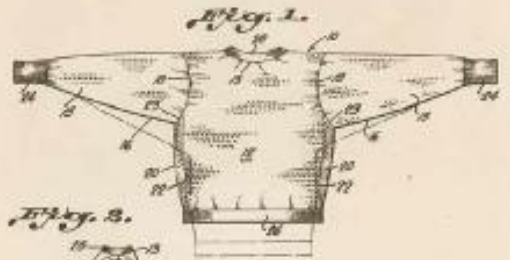

SPRING SUMMER 2020

PREMIUM COLLECTION

17W.05.2019

Oct. 14, 1952 S. N. FRIEDLAND ET AL 2,813,380
ATHLETIC DESIGN OF THE SLEEVE
Filed Aug. 12, 1951

INVENTORS
SAMUEL N. FRIEDLAND
WILLIAM F. FAVOLDOM
BY *H. S. Lombard*
ATTORNEY