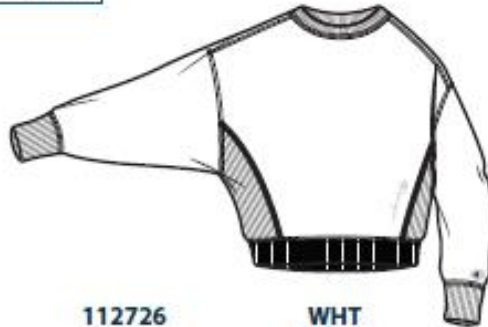

Champion

WOMAN

LIGHT REVERSE WEAVE FLEECE (360GR)

RWSS1952

Comfort fit

112726

WHT
WW001

LOXGM
EM004