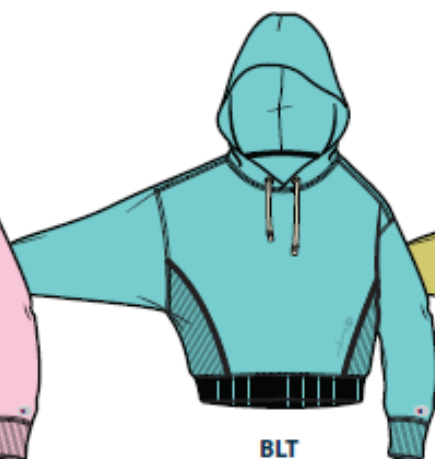

SS2020PREMIUM

Champion

WOMAN

LIGHT REVERSE WEAVE FLEECE (360GR)

RWSS1952

Comfort fit

112724

WHT
WW001

LOXGM
EM004

NBK
KK001

BAP
PS104

BLT
BS056

ACA
YS046

HML
GS068