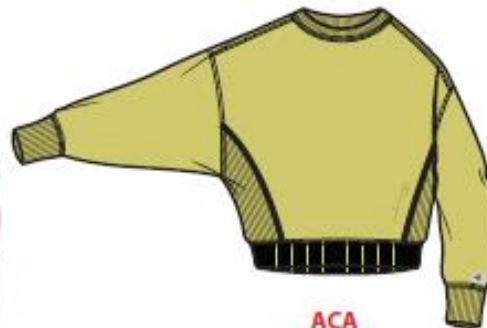

SS2020PREMIUM

Champion

WOMAN

LIGHT REVERSE WEAVE FLEECE (360GR)

RWSS1952

Comfort fit

112726

WHT
WW001

LOXGM
EM004

NBK
KK001

BAP
PS104

ACA
YS046

HML
GS068