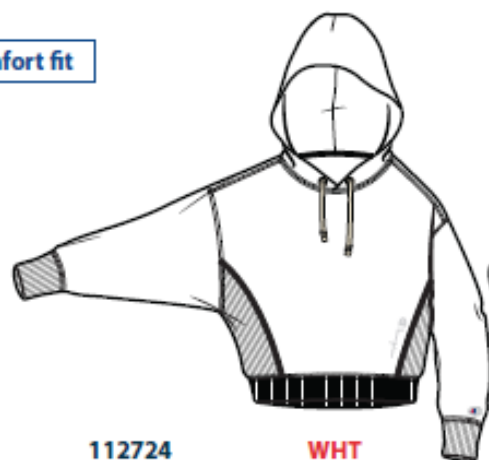

RWSS1952 TONE on TONE

SS2020PREMIUM

Champion

WOMAN

LIGHT REVERSE WEAVE FLEECE (360GR)

RWSS1952

Comfort fit

112724