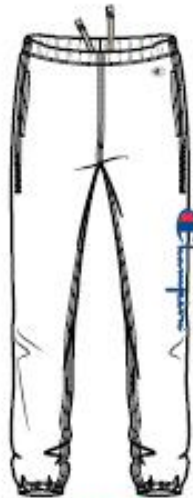

CPK
PS138

SS2020 PREMIUM

WOMAN

STRETCH REVERSE WEAVE TERRY (460GR)

RWSS1952

112695

WHT
WW001

LOXGM
EM004