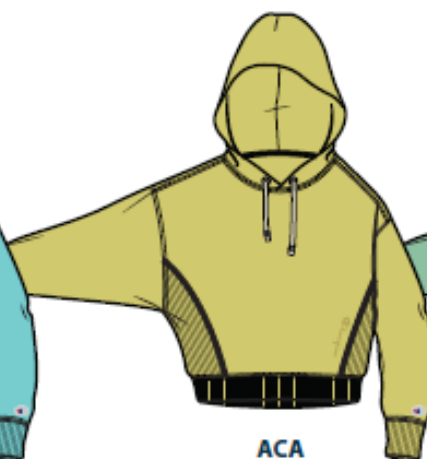

SS2020PREMIUM

Champion

WOMAN

LIGHT REVERSE WEAVE FLEECE (360GR)

RWSS1952

Comfort fit

112724

WHT
WW001

LOXGM
EM004

NBK
KK001

BAP
PS104

BLT
BS056

ACA
YS046

HML
GS068