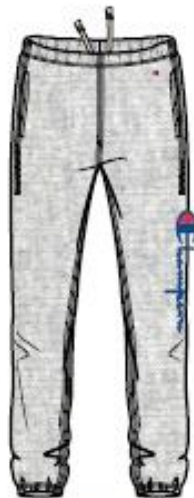

LOXGM
EM004