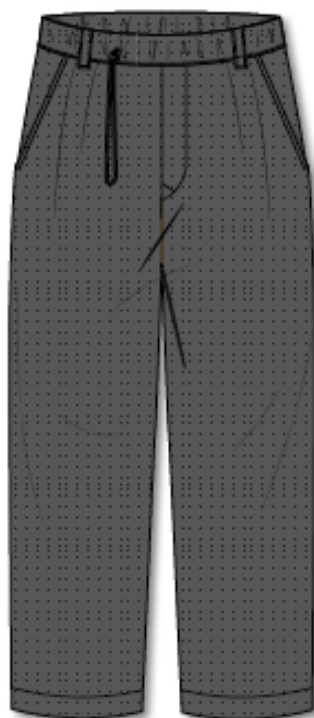

SS2020 PREMIUM

Champion

MAN

Ripstop Nylon Taffetà (150gr)

ECO - WARRIOR

NBK
KK001

214508