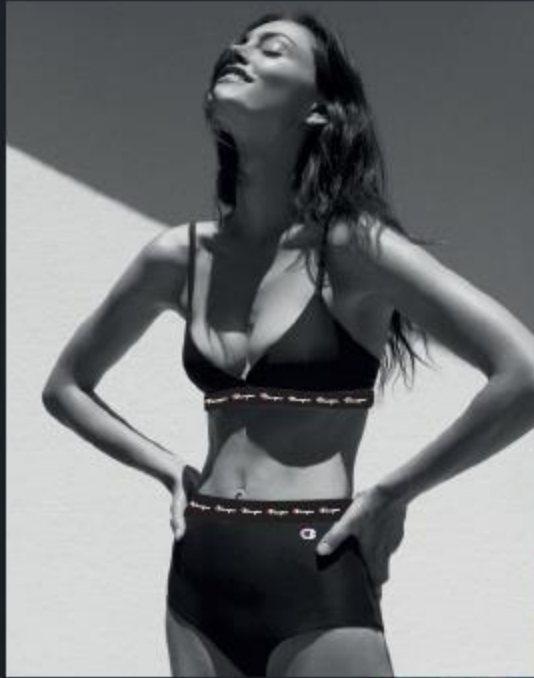

Champion

RWSS SWIMWEAR