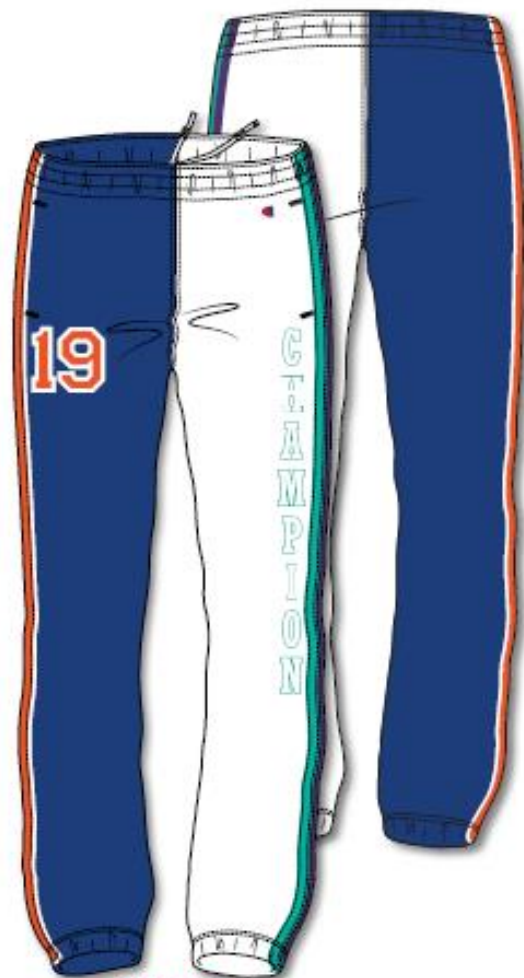

SS2020PREMIUM

Champion

MAN
BASICS

Dazzle Interlock (350gr)

BAI/WHT
BS008