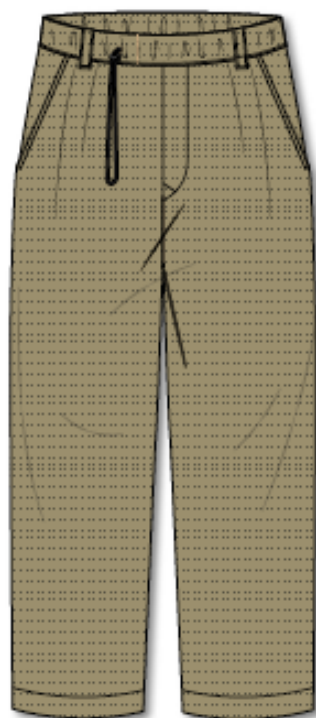

SS2020 PREMIUM

Champion

MAN

Ripstop Nylon Taffetà (150gr)

ECO - WARRIOR

IRL
GS519