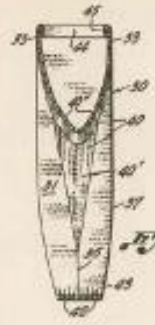

SPRING SUMMER 2020

PREMIUM COLLECTION

17W.05.2019

Oct. 14, 1952 S. N. FRIEDLAND ET AL 2,813,380
ATHLETIC DESIGN OF THE SLEEVE
Filed Aug. 12, 1951

INVENTORS
SAMUEL N. FRIEDLAND
WILLIAM F. FAVOLDOM
BY *H. S. Lombard*
ATTORNEY