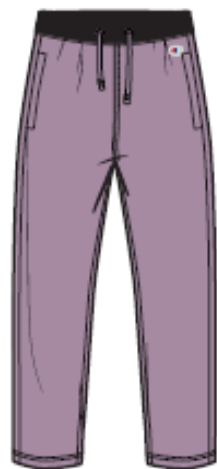

113163

MIL
VS037