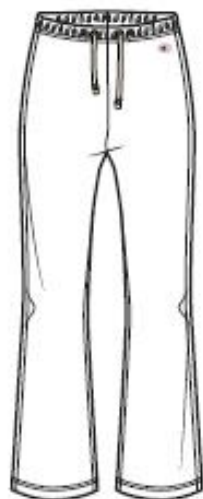

112697

WHT
WW001