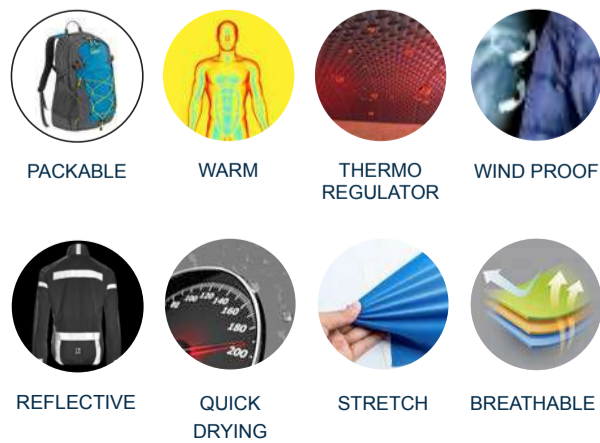

QUARZO

BLACK

GOOD FOR:

TECHNICAL DETAILS

FABRIC LAYERING

NAVY

FEATURES

- CVC FLEECE FABRIC
- INNER PEACH
- HOOD
- REFLECT PIPING
- ELASTIC HEM