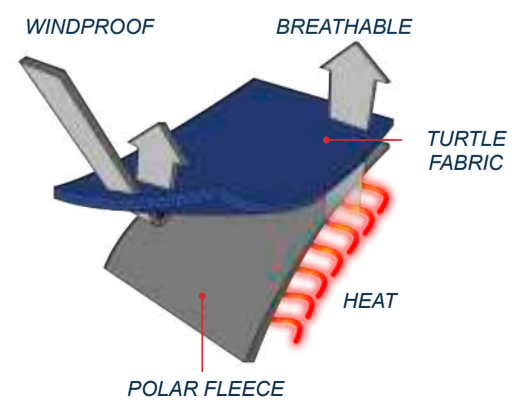

TECHNICAL DETAILS

STRONG **EXTRA WARM** **THERMO REGULATOR**

LIGHTWEIGHT **QUICK DRYING** **WIND PROOF**

FABRIC LAYERING

GREY
SAND

FEATURES

- **TURTLE BOUNDED FABRIC**
- **INNER CARBON POLAR FABRIC**
- **ALCANTARA INSERTS**
- **ELASTIC HEM**