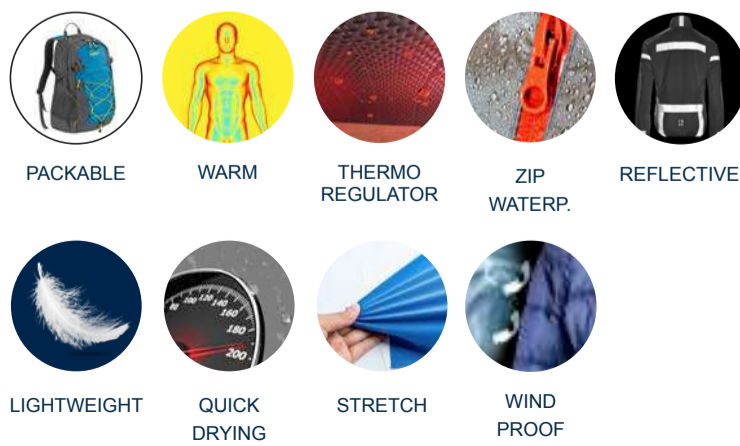

GOOD FOR:

TECHNICAL DETAILS