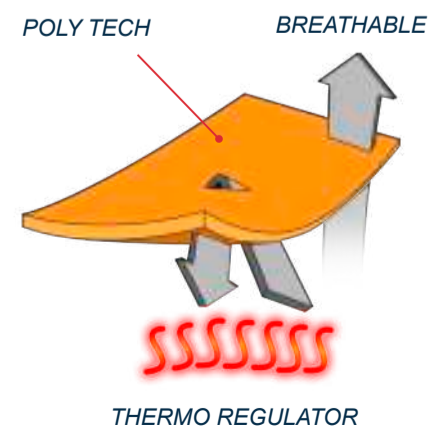

FABRIC LAYERING