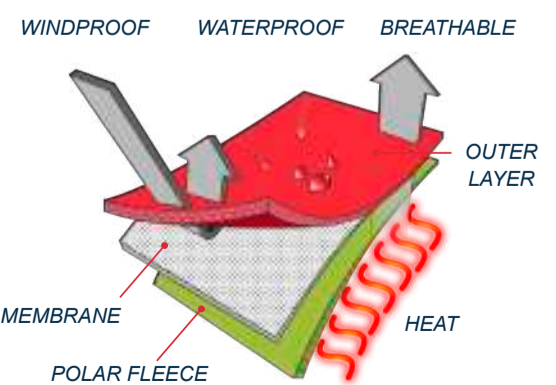

ULTRA WARM

THERMO
REGULATOR

QUICK
DRYING

ZIP
WATERPROOF

WATER
REPELLENT

FABRIC LAYERING

CORAL
WHALE

FEATURES