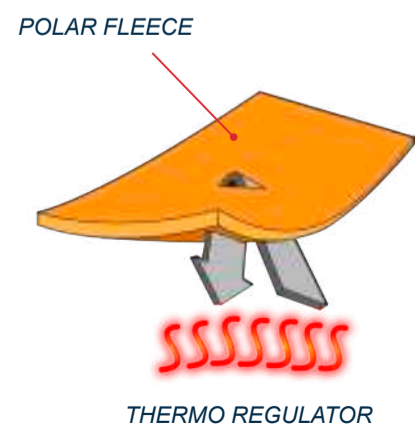

CILIEGIA

GOOD FOR:

TECHNICAL DETAILS

FABRIC LAYERING

BLACK

FEATURES

- TOP LOFT POLAR FLEECE CURLY FABRIC
- ELASTIC RIB
- TECH WOOL SLEEVES

COMPOSITION