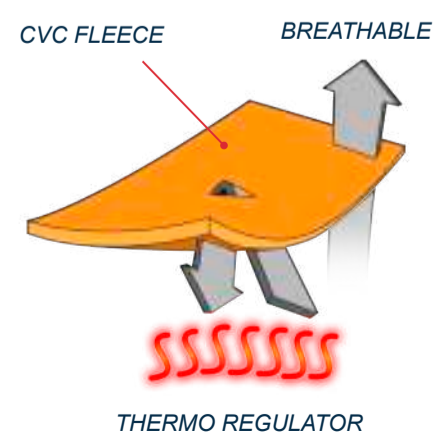

BLACK

GOOD FOR:

TECHNICAL DETAILS

FABRIC LAYERING

WHALE

FEATURES

- CVC FLEECE FABRIC
- INNER PEACH
- HOOD
- BIG FRONTAL POCKET
- ELASTIC CUFFS

COMPOSITION