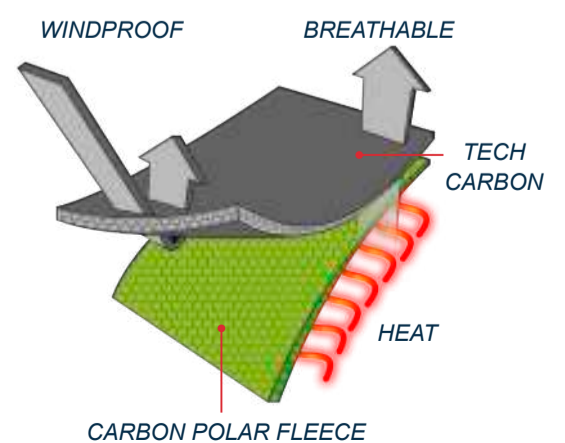

FABRIC LAYERING