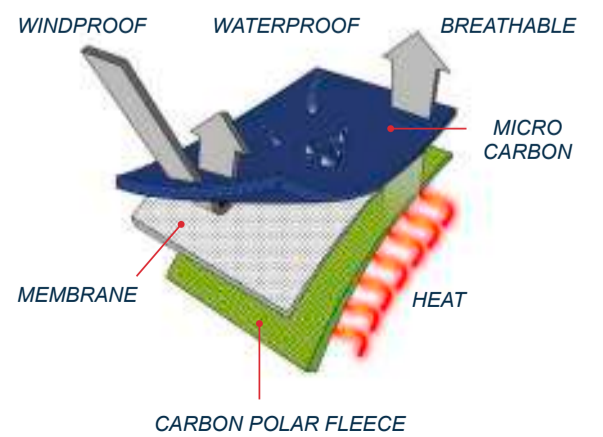

FABRIC LAYERING