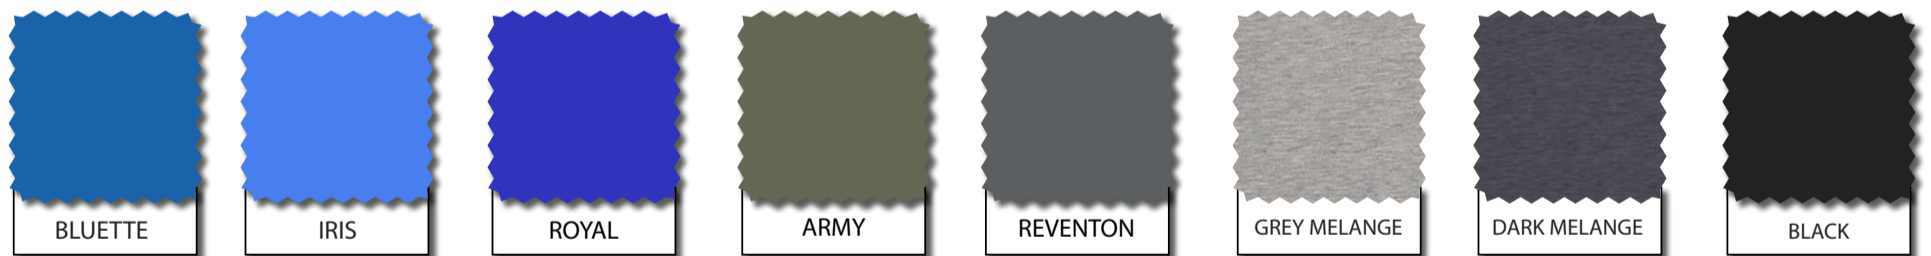

- BOTTLE

COMPOSITION

100% ALLUMINIUM

BOX 6 PCS EACH COLORS

UNISEX

SOLID COLORS

FLUO COLORS

SCUOLA NAUTICA ITALIANA