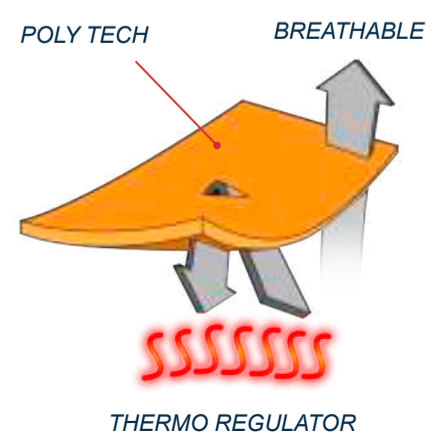

FABRIC LAYERING