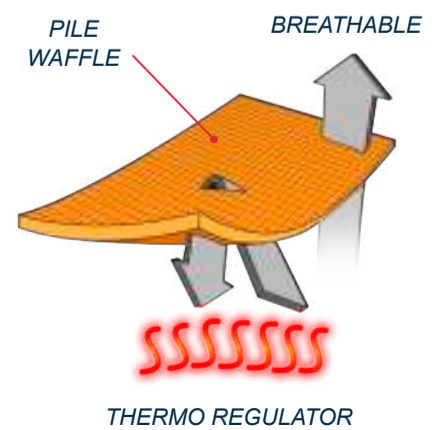

GOOD FOR:

TECHNICAL DETAILS

FABRIC LAYERING

QUARZO
CORALLO FLUO

FEATURES

- MICROPOLAR WAFFLE 180 GSM
- CONTRAST INSERTS
- POCKET ON CHEST
- ELASTIC HEM

COMPOSITION

92% PL TECH
8% ELASTAN