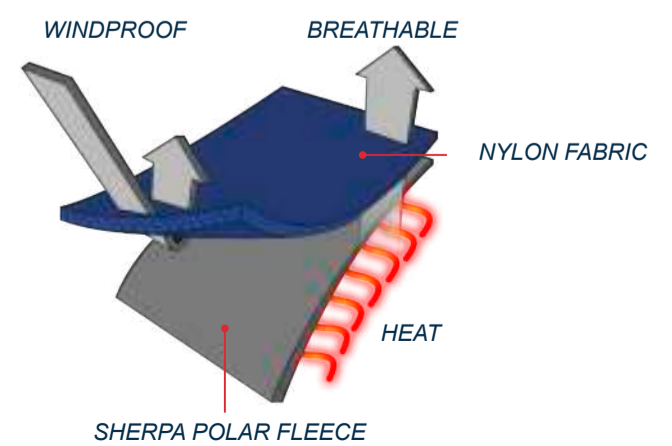

LIGHTWEIGHT ULTRA WARM THERMO
REGULATOR

QUICK
DRYING WATER
REPELLENT

FABRIC LAYERING

CORAL

- PADDED NYLON COATED
- SHERPA LINING
- HOOD

EXT: 100% NYLON
 LINING: 100% PL

BOX 6 PCS

S	M	L	XL
1	2	2	1