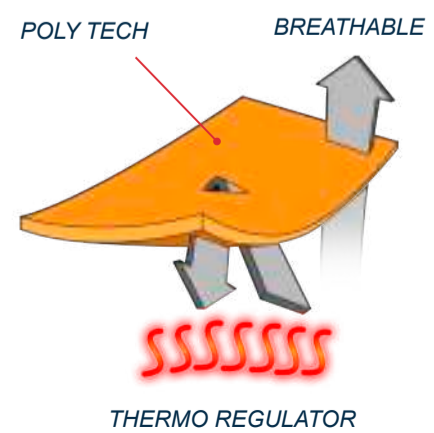

FABRIC LAYERING