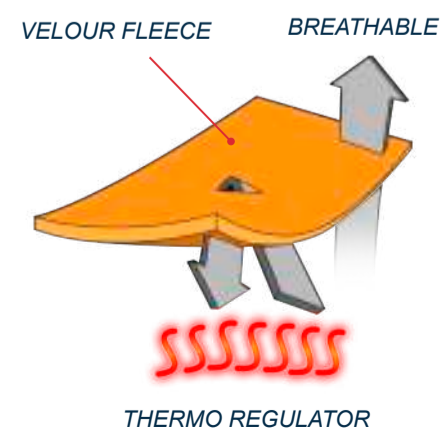

FABRIC LAYERING