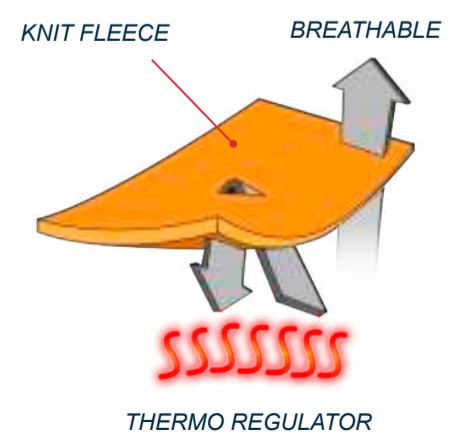

FABRIC LAYERING