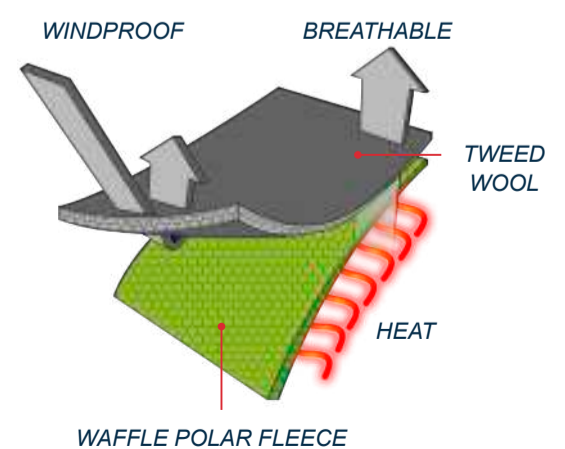

FABRIC LAYERING