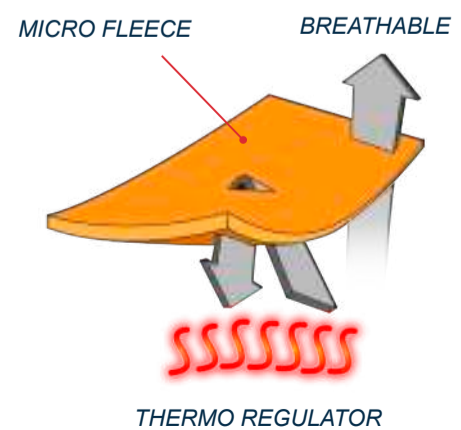

FABRIC LAYERING