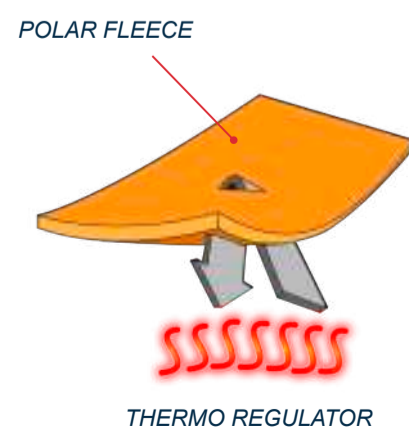

FABRIC LAYERING