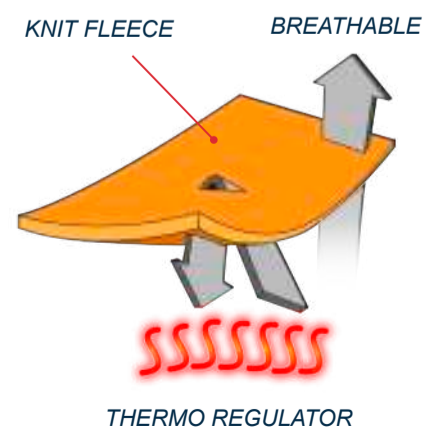

THERMO
REGULATOR

QUICK
DRYING

LIGHTWEIGHT

FABRIC LAYERING

QUARZO

FEATURES

- KNIT FLEECE FABRIC
- CARBON POLAR FLEECE INNER NECK
- ELASTIC HEM

COMPOSITION