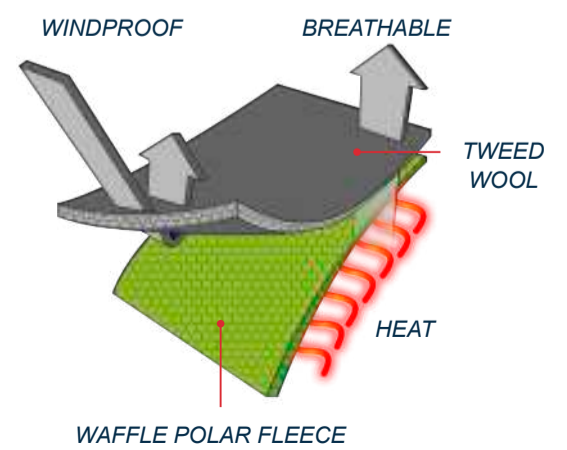

DELIVERED ON HANGER

TECHNICAL DETAILS

STRONG **EXTRA WARM** **THERMO REGULATOR**

WIND PROOF

FABRIC LAYERING

CILIEGIA

FEATURES

- **TWEED WOOL FABRIC**
- WAFFLE POLAR FLEECE LINING
- ELASTIC HEM
- ELASTIC RIB ON NECK AND CUFF