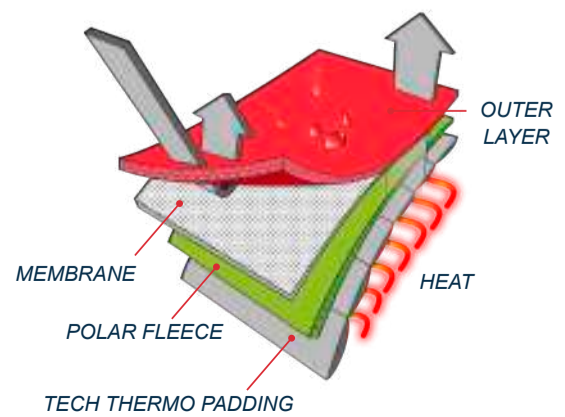

FABRIC LAYERING

WINDPROOF WATERPROOF BREATHABLE