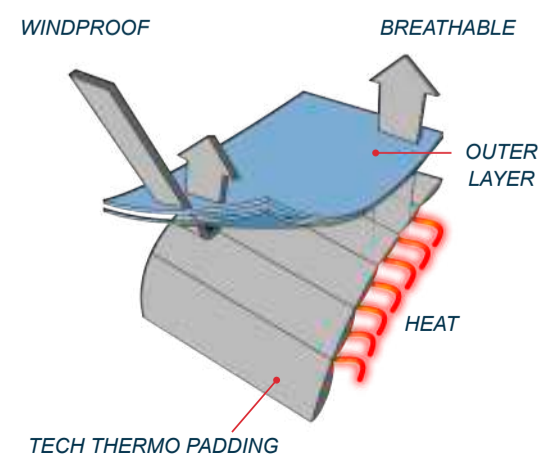

FABRIC LAYERING