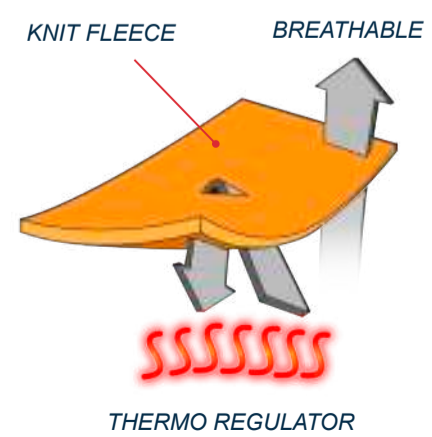

BLACK

GOOD FOR:

TECHNICAL DETAILS

FABRIC LAYERING

WHALE

FEATURES

- **CARBON SLUB + FAKE DOWN**
- CARBON POLAR FLEECE LINING
- HOOD
- SOFT SHELL POCKET ON CEST
- ELASTIC HEM

COMPOSITION