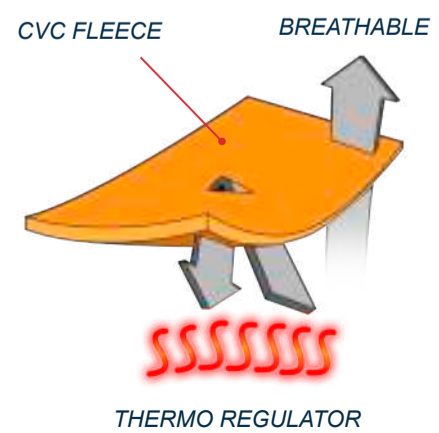

FABRIC LAYERING