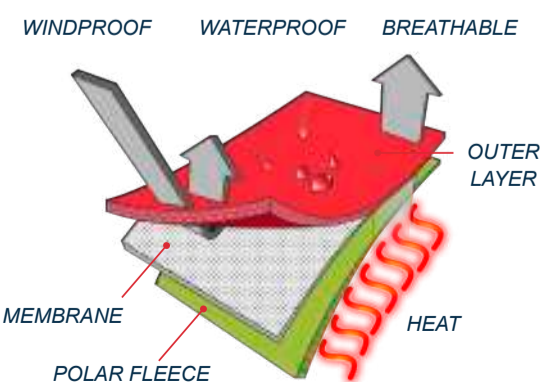

FABRIC LAYERING

BLU

FEATURES

- **SOFT SHELL FABRIC**
- **WATERPROOF MEMBRANE**

COMPOSITION

EXT: 100% PL SOFT SHELL 3 LAYERS
 LINING: 100% PL

BOX 6 PCS

S	M	L	XL
1	2	2	1