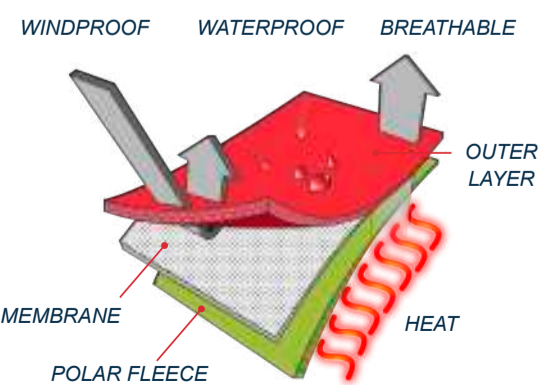

FABRIC LAYERING