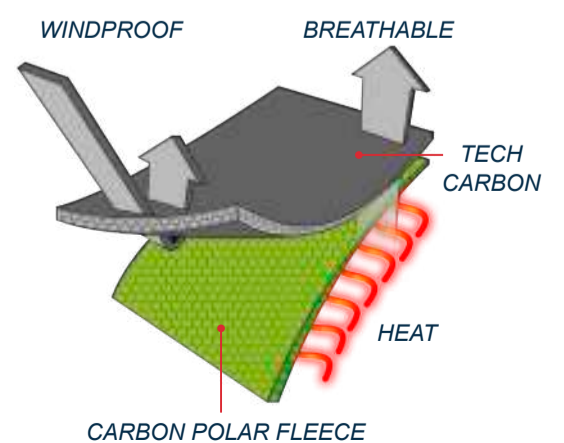

CARAIBI
CORAL

GOOD FOR:

DELIVERED ON HANGER

TECHNICAL DETAILS

FABRIC LAYERING

SILVER
CORALLO FLUO

FEATURES

- TECH CARBON BOUNDED FABRIC
- CARBON POLAR FLEECE LINING
- WR TREATMENT
- HIDDEN HOOD
- REFLECTIVE SHOULDERS
- REFLECTIVE WATERPROOF ZIP
- POCKET ON SLEEVE
- ELASTIC HEM