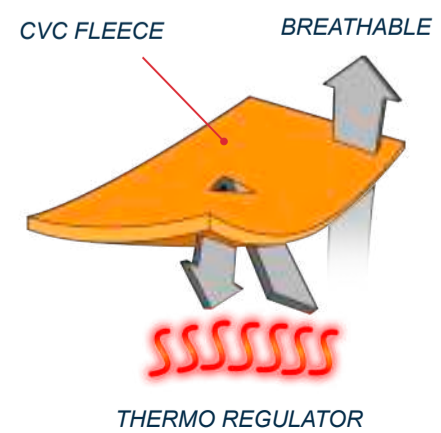

QUARZO

BLACK

GOOD FOR:

TECHNICAL DETAILS

FABRIC LAYERING

NAVY

FEATURES

- CVC FLEECE FABRIC
- INNER PEACH
- HOOD
- REFLECT PIPING
- ELASTIC HEM