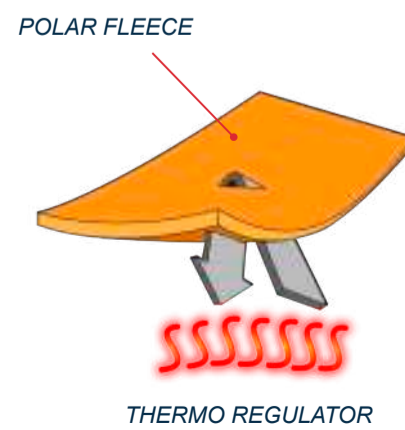

FABRIC LAYERING