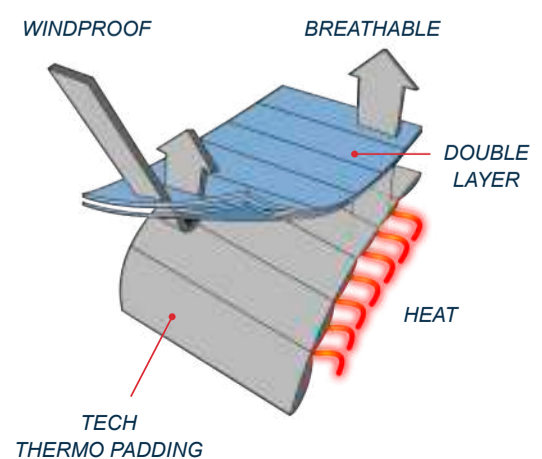

FABRIC LAYERING