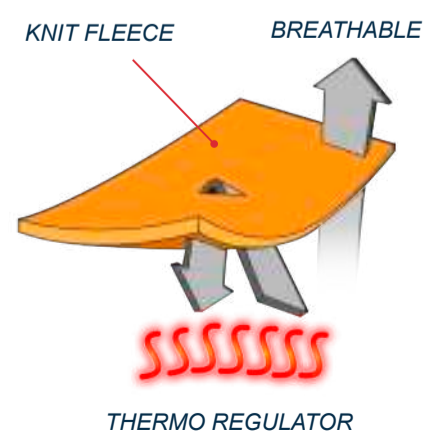

FABRIC LAYERING