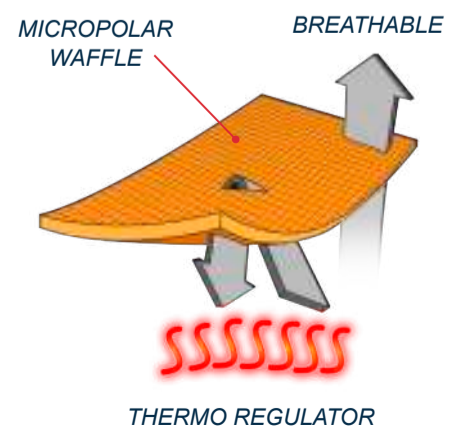

FABRIC LAYERING