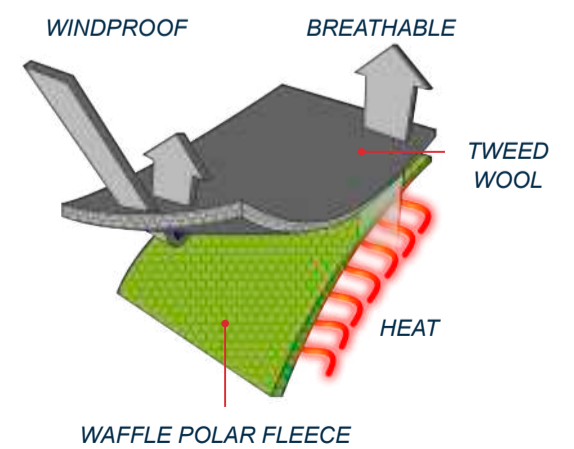

FABRIC LAYERING