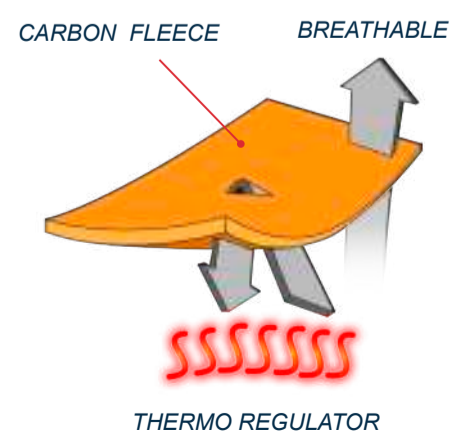

BLU

BLACK

GOOD FOR:

TECHNICAL DETAILS

FABRIC LAYERING

CORALLO FLUO

FEATURES

- CARBON FLEECE FABRIC
- INVISIBLE POCKET
- ELASTIC HEM