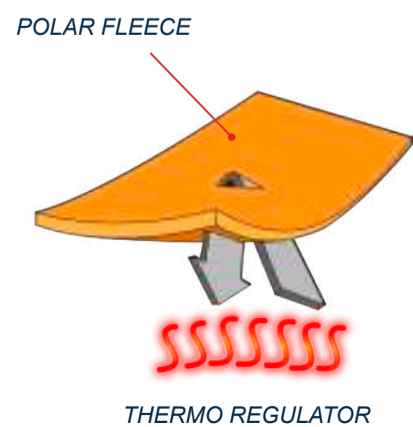

FABRIC LAYERING