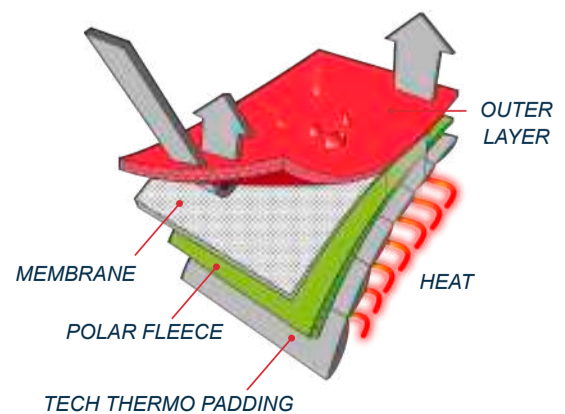

FABRIC LAYERING

WINDPROOF WATERPROOF BREATHABLE