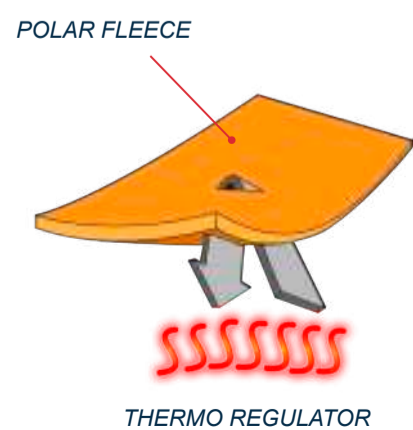

GOOD FOR:

TECHNICAL DETAILS

FABRIC LAYERING

BLACK

FEATURES

- TOP LOFT POLAR FLEECE FABRIC
- ELASTIC HEM

COMPOSITION

100% PL TOP LOFT