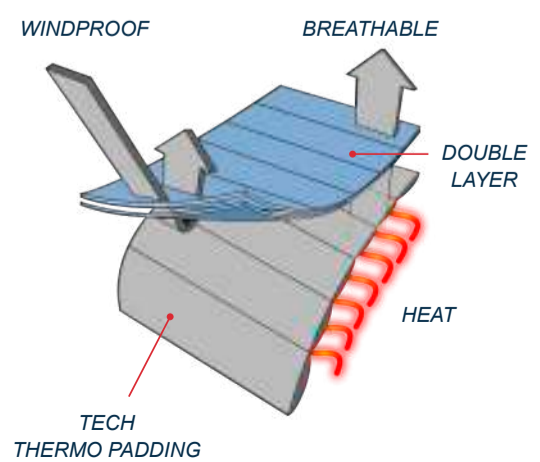

FABRIC LAYERING