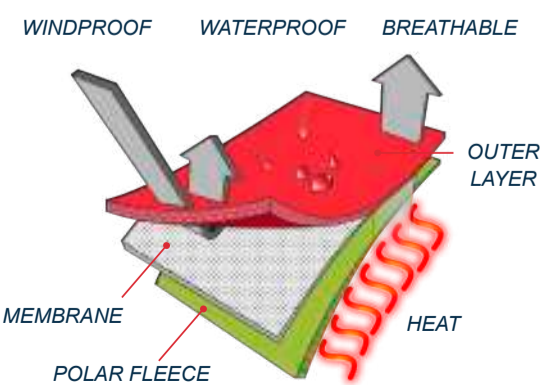

THERMO
REGULATOR

QUICK
DRYING

WATER
REPELLENT

FABRIC LAYERING

BLACK

FEATURES

- **SOFT SHELL FABRIC**
- **WATERPROOF MEMBRANE**

COMPOSITION