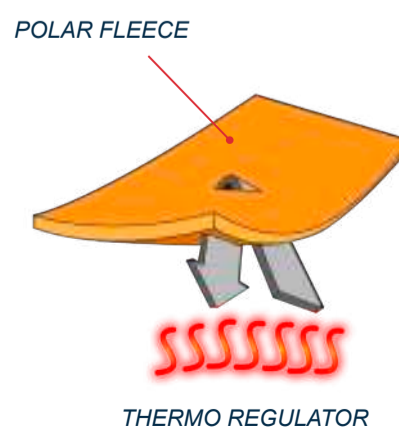

CILIEGIA

GOOD FOR:

TECHNICAL DETAILS

FABRIC LAYERING

IRIS

FEATURES

- TOP LOFT MICROPOLAR MELANGE
180 GSM
- POCKET ON CHEST
- FLUO ZIP
- ELASTIC HEM

COMPOSITION