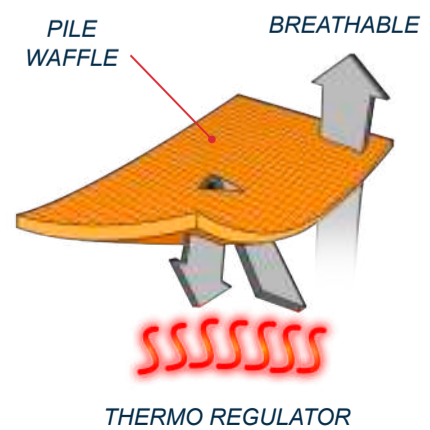

FABRIC LAYERING