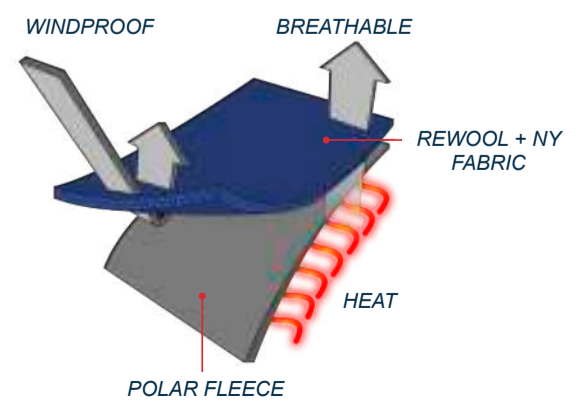

DELIVERED ON HANGER

TECHNICAL DETAILS

STRONG EXTRA WARM THERMO REGULATOR

LIGHTWEIGHT QUICK DRYING WIND PROOF

FABRIC LAYERING

CREAM

FEATURES

- PADDING NYLON + TECH WOOL BOUNDED
- INNER POLAR FLEECE FABRIC
- HOOD
- INVISIBLE ZIP