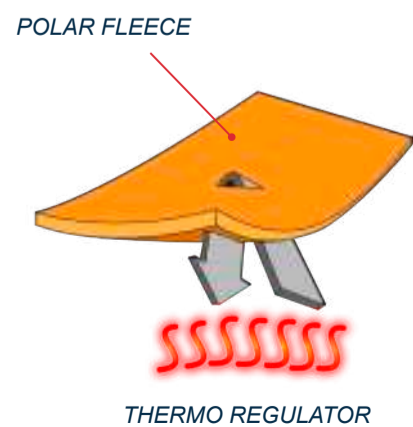

CARAIBI

BLACK

GOOD FOR:

TECHNICAL DETAILS

FABRIC LAYERING

BLU

FEATURES

- TOP LOFT MICROPOLAR 180 GSM
- ELASTIC HEM