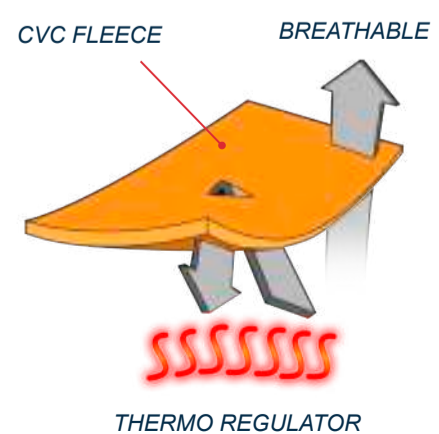

NAVY

BLACK

GOOD FOR:

TECHNICAL DETAILS

FABRIC LAYERING

QUARZO

FEATURES

- CVC FLEECE FABRIC
- INNER PEACH
- REFLECT PIPING
- ELASTIC HEM